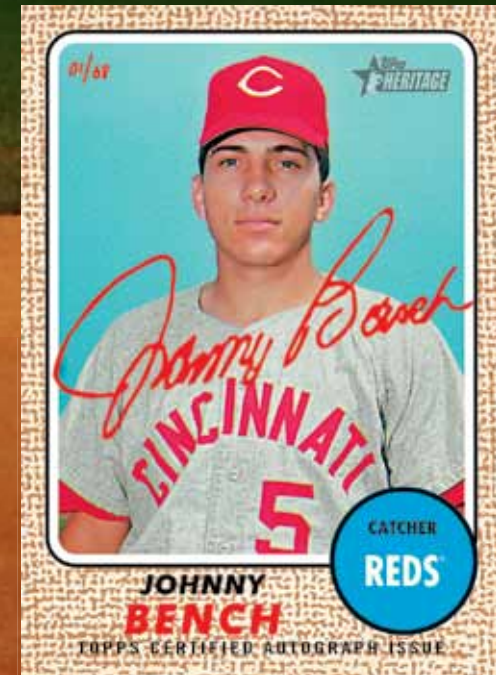

Real One Autograph Card -
Real One Special Edition

AUTOGRAPHED RELIC CARDS

2017

MAJOR
LEAGUE
BASEBALL®

CLUBHOUSE COLLECTION AUTOGRAPHED RELICS – Single uniform and bat relic cards to be signed on-card by active players. Hand-numbered to low quantities.

FLASHBACKS AUTOGRAPHED RELICS – Retired subjects will sign on-card autographs. Card will feature a highlight from their 1968 season. Hand-numbered to low quantities.

AUTOGRAPH CARDS

REAL ONE AUTOGRAPHS – Retired and active players sign on-card autographs in blue ink. Select cards will feature players that appeared for the last time on a Topps card in 1968.

Real One Special Edition – Hand #’d to 68. Signed in red ink.