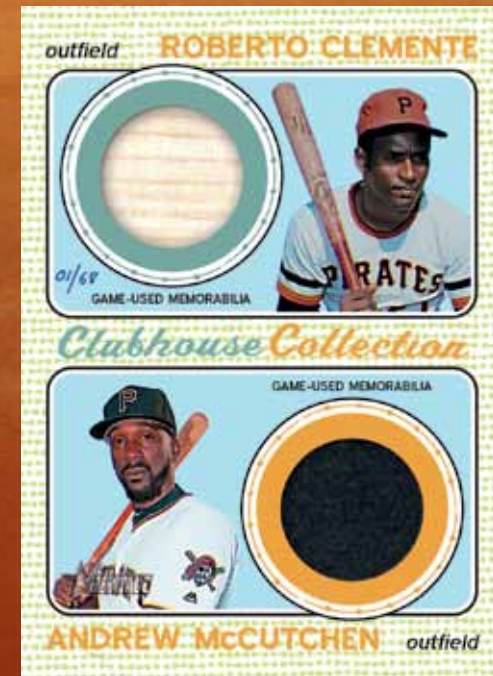

Clubhouse Collection Dual Relic Card

2017

MAJOR
LEAGUE
BASEBALL®