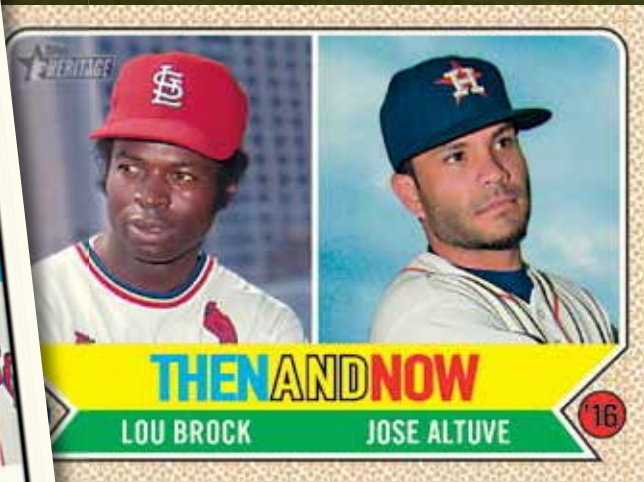

Then And Now Card