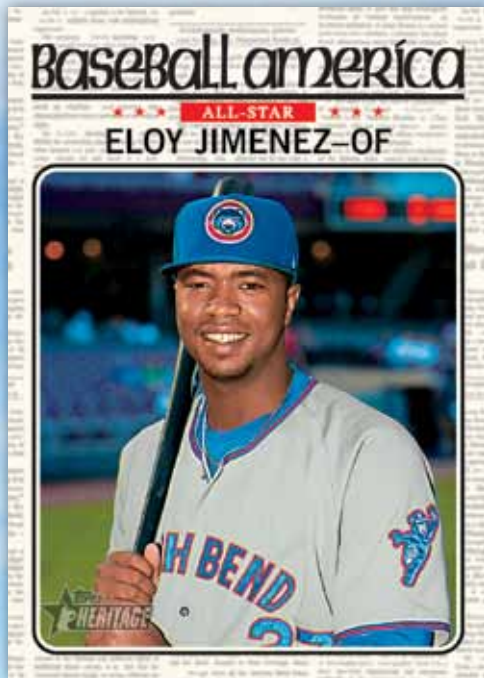

Baseball America All-Stars