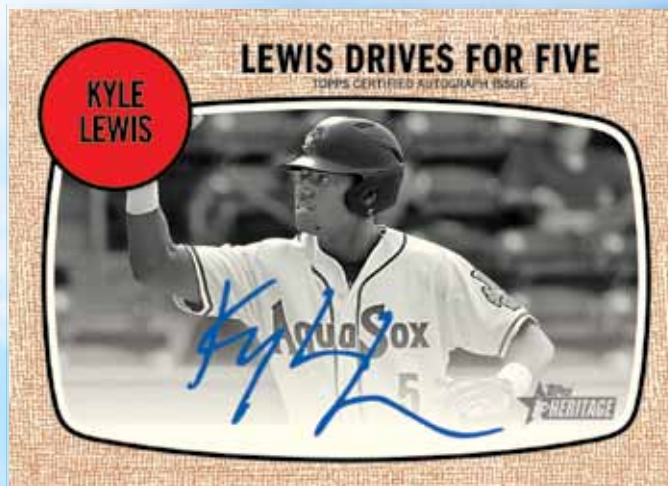

Fantastic Feats Autograph Card