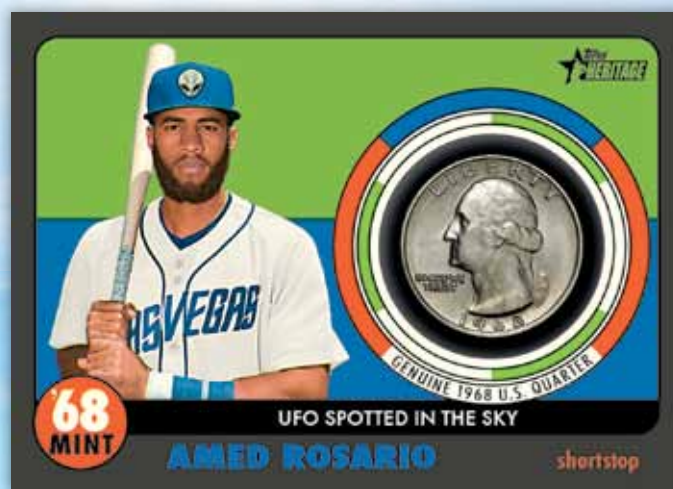

'68 Mint Relic – Black Quarter Parallel