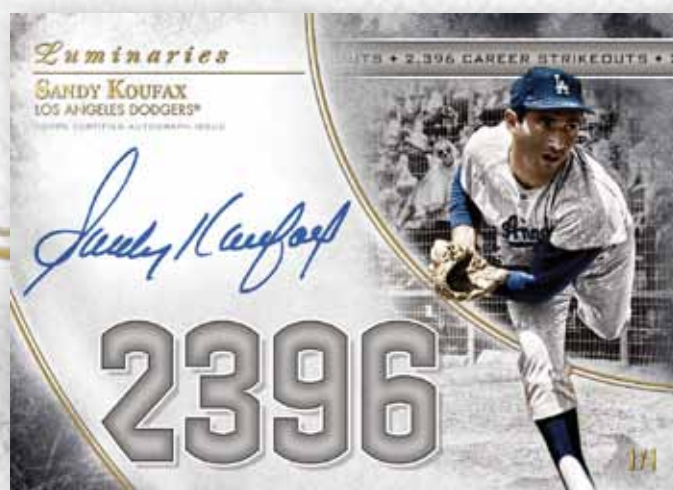

- **Hit Kings Ultimate Book**

40 Autographs on one card! #’d 1 of 1

- **Masters of the Mound Ultra Book**

10 of the best arms on one card! #’d 1 of 1

- **The Greatest Book Card**

Featuring 30 autographs on one card! #’d 1 of 1

- **Masters of the Mound** #’d to 15

- Red Parallel #’d to 10
- Blue Parallel #’d to 5
- Black Parallel #’d 1 of 1

Autographs - Hit Kings Ultra Book Card

Masters of the Mound - Black Parallel

TOPPS
Luminaries
 2017 Baseball