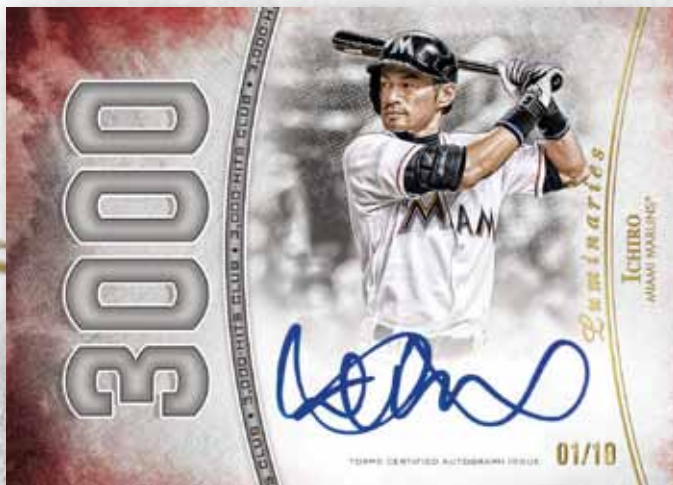

TOPPS

Luminaries

2017 Baseball

Topps expands its high-end offering with this beautifully designed autographed product featuring the best the diamond has ever seen...yesterday, today and tomorrow

Every card is encased, Autographed and #’d to 15 or less!
Each pack guarantees an Autograph or an Autographed Relic!

EXCLUSIVELY IN HOBBY STORES OCTOBER 2017.

TOPPS
Luminaries
2017 Baseball

AUTOGRAPHS

- **Home Run Kings** #’d to 15
 - Red Parallel #’d to 10
 - Blue Parallel #’d to 5
 - Black Parallel #’d 1 of 1
- **Home Run Kings Ultra Book**
The top HR hitters in the game #’d 1 of 1
- **Home Run Kings Ultimate Book**
50 Autographs on one card! #’d 1 of 1
- **Hit Kings** #’d to 15
 - Red Parallel #’d to 10
 - Blue Parallel #’d to 5
 - Black Parallel #’d 1 of 1