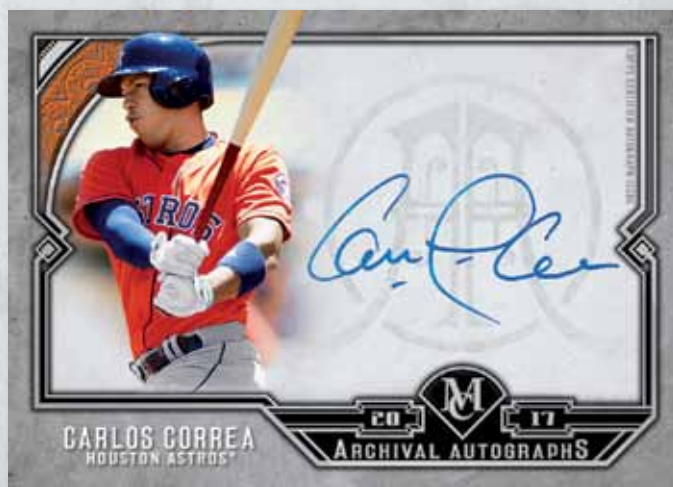

Museum Framed Autographs

Premium autograph content that showcases cards that have been set in a sturdy frame with on-card autographs. These cards are guaranteed to fall **1 per case.**

- **Silver Frame** – **Sequentially numbered to 15.**
- **Gold Frame** – **Sequentially numbered to 10.**
- **Black Frame** – **Sequentially numbered to 5.**
- **Wood Frame** – **Sequentially numbered 1/1.**

Archival Autographs