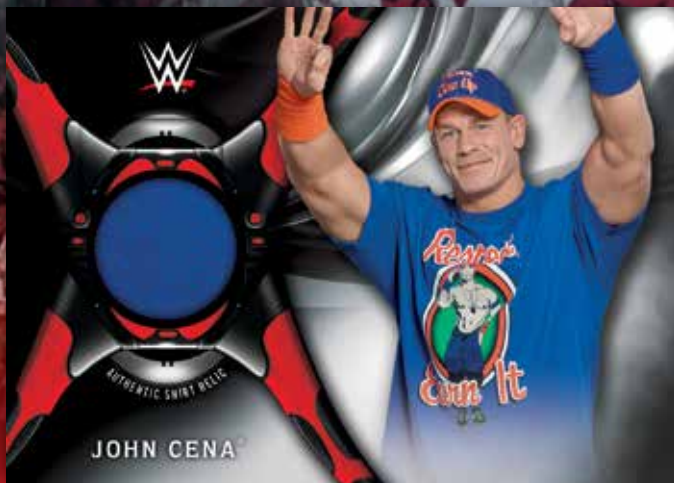

Shirt Relic Card