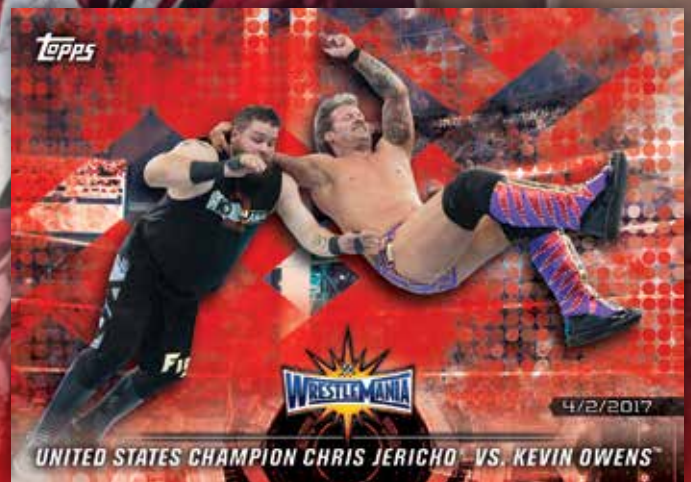

Base Card - Red Parallel