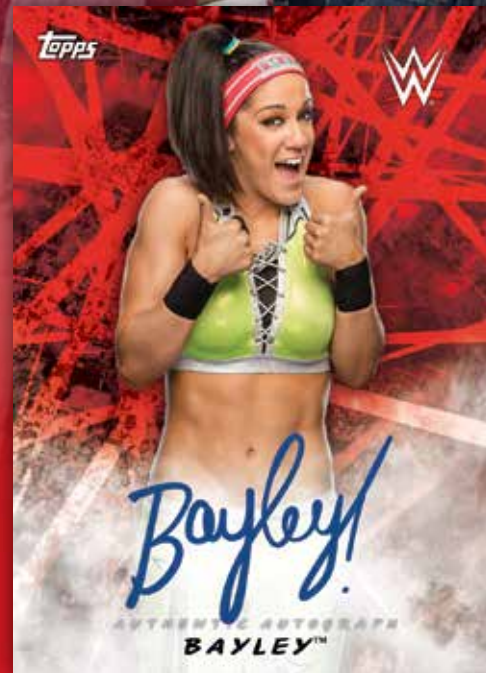

AUTOGRAPH CARDS

AUTOGRAPH CARDS

Autographs of WWE Superstars in both the Men's and Women's Divisions, WWE Legends, Rookies & NXT Prospects!

Parallels Include:

- Bronze: #'d to 50
- Silver: #'d to 25 – **HOBBY ONLY**
- Gold: #'d to 10
- Red: 1 of 1
- Printing Plates: 1 of 1

Look for rare Dual Autograph Cards #'d to 10