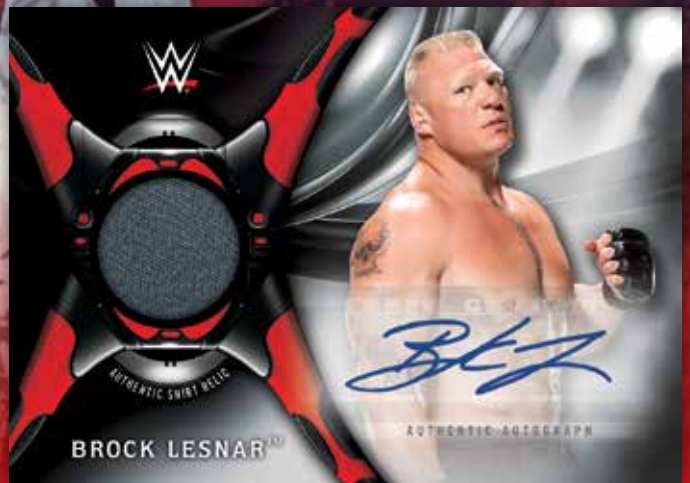

WWE Hall of Fame Insert Card

Autographed Shirt Relic Card