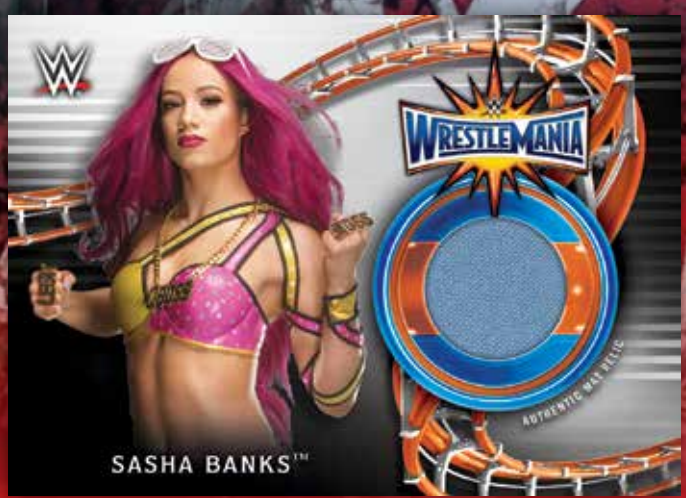

Mat Relic Card