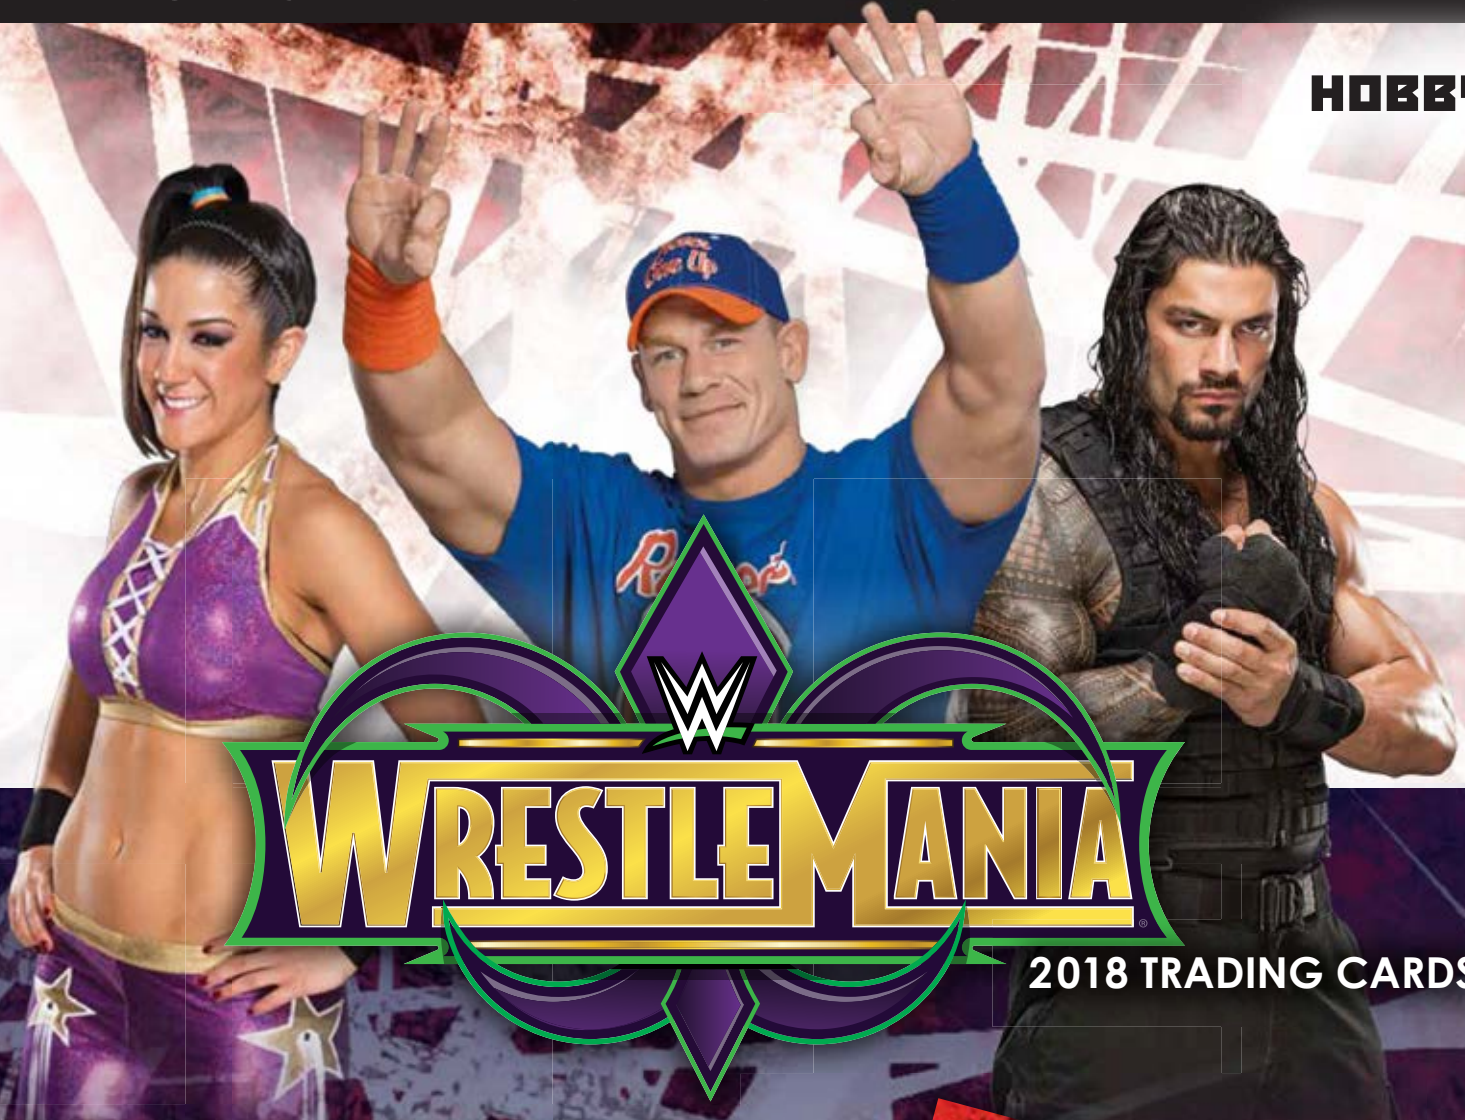

# WRESTLEMANIA

2018 TRADING CARDS

Relive the best matches from the past year of WWE & NXT, including *WrestleMania*® 33!

2 Hits Per Hobby Box with one autograph card guaranteed

Shirt Relic Card

Autograph Card