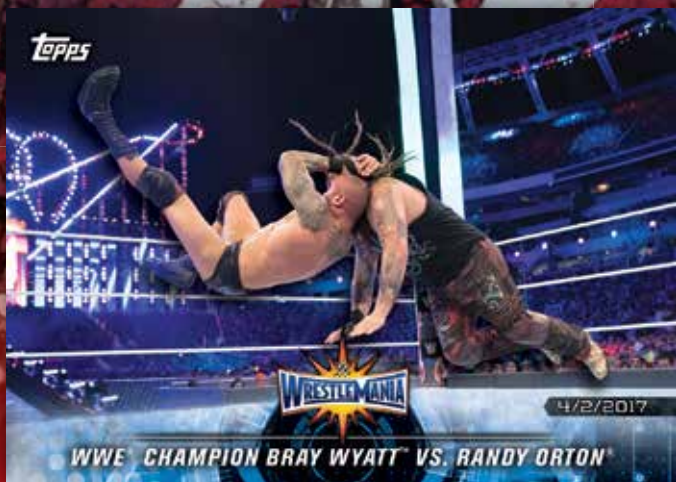

WRESTLEMANIA

BASE CARDS

100 new Base Cards featuring the best matches from the Men's and Women's Divisions of *Raw*, *SmackDown LIVE*, and *NXT*! Plus, for the first time, the best matches from the Cruiserweights featured on *WWE 205 Live*!

Parallels Include:

- Bronze: 1 in 2 packs
- Blue: #'d to 99
- Silver: #'d to 25 – **HOBBY ONLY**
- Gold: #'d to 10
- Red: 1 of 1

Base Card