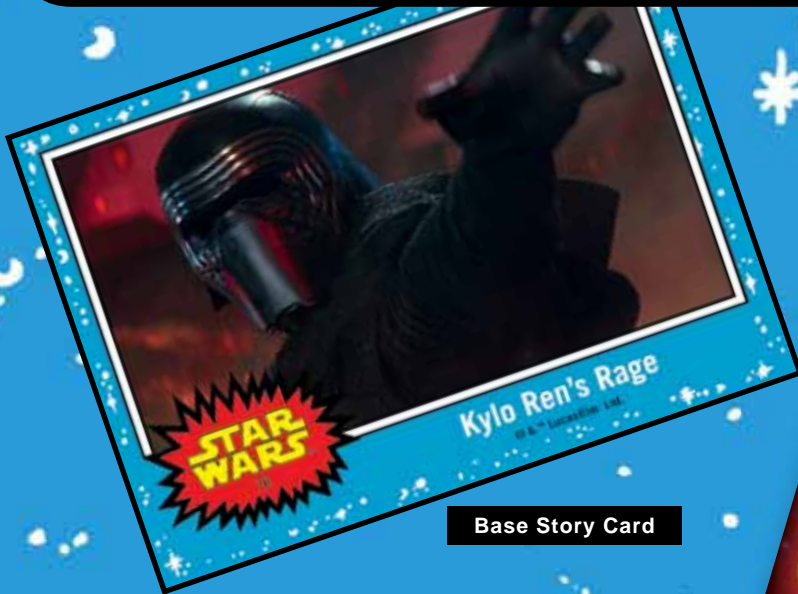

TOPPS

HOBBY

STAR WARS™ 2017

JOURNEY TO STAR WARS™! THE LAST JEDI

VOYAGE ACROSS THE STAR WARS GALAXY WITH TOPPS IN AN ALL-NEW TRADING CARD COLLECTION – TOPPS JOURNEY TO STAR WARS: THE LAST JEDI

**1 AUTOGRAPH
PER HOBBY BOX GUARANTEED**

BASE

110 Base Storyline cards take you on a journey across the *Star Wars* saga with a sneak peek at *Star Wars: The Last Jedi*.

Featuring the iconic 1977 Blue Starfield design on 24pt Heritage stock.

Base Story Card