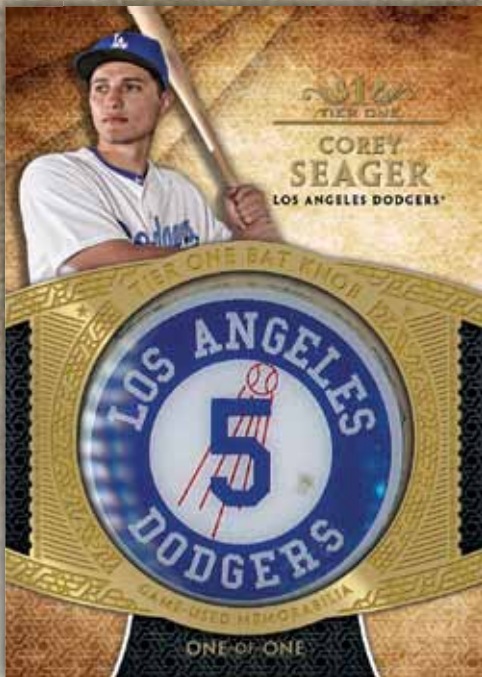

Tier One Bat Knob Card