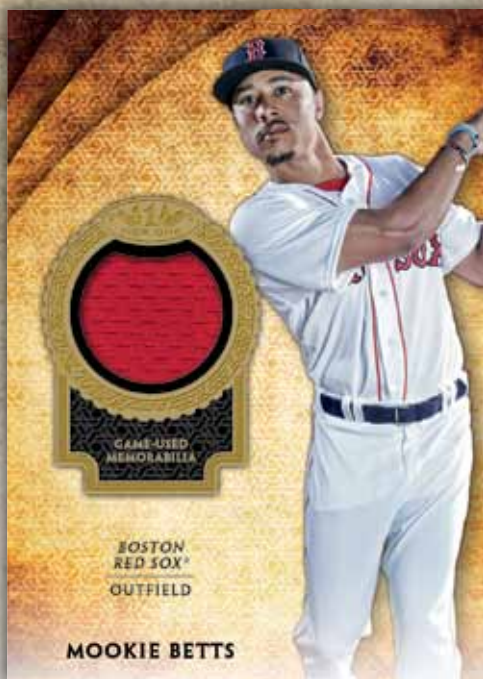

Tier One Relic Card