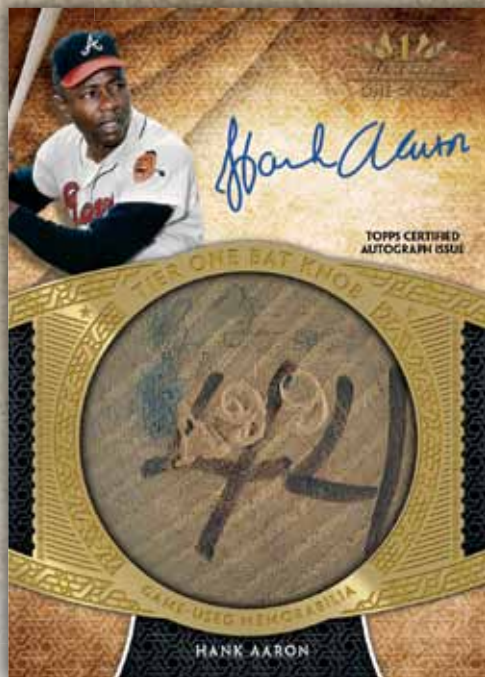

AUTOGRAPH RELIC CARDS

Autographed Tier One Bat Knob Card