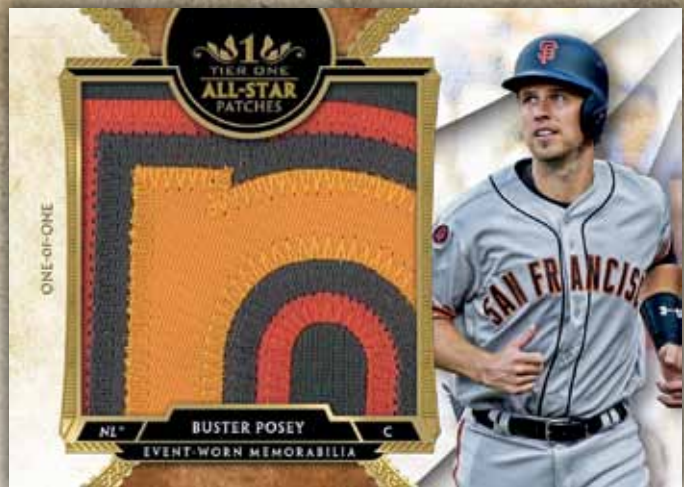

Tier One All-Star Patch Card

TIER ONE BAT KNOBS (Up to 100 subjects) Highlighting some of the best players of all time. Relics will showcase the end of the bat knob. All cards will be 1/1's!

TIER ONE LIMITED LUMBER (Up to 100 subjects) Highlighting some of the best players of all time. Relics will be unique bat pieces with branding such as names, logos, labels or signatures. All cards will be 1/1's!

TIER ONE ALL-STAR PATCHES (Up to 20 subjects) Highlighting MLB® All-Star Game® players. Relics will be jumbo-sized, workout jersey patch pieces. Seq #'d 1/1.

**MAKE YOUR PURCHASE TODAY FOR 2017 TOPPS TIER ONE BASEBALL
PRODUCT AVAILABLE IN SPRING 2017**

Solicitation subject to change. Final odds/players subject to actual production runs.