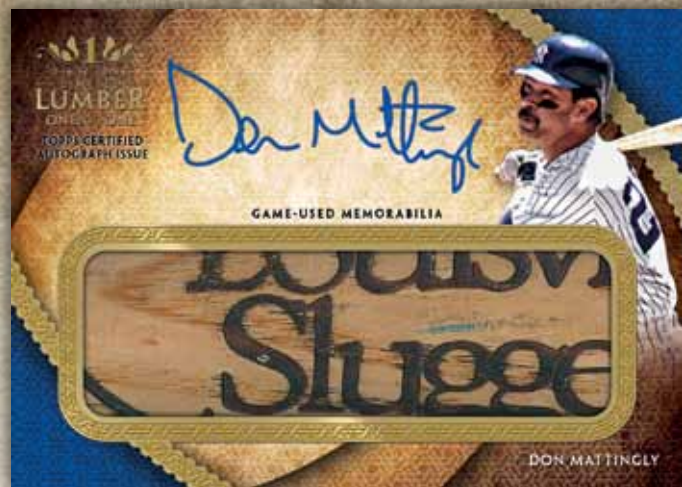

CUT SIGNATURES

(Up to 25 subjects) Highlighting the greatest players of the game. Seq #'d 1/1.

AUTOGRAPH RELIC CARDS

Autographed Tier One Relic Card

Autographed Prodigious Patch Card

AUTOGRAPHED TIER ONE RELICS (Up to 50 subjects) Highlighting the greatest MLB® players, past and present. Each card will showcase a relic piece and a player autograph. Base version will be seq #'d. Dual Patch Parallel – Relics will be patches. Seq #'d to 25 Triple Patch Parallel – Relics will be patches. Seq #'d 1/1.

DUAL AUTOGRAPH TIER ONE RELIC BOOK CARDS (Up to 30) Book cards highlighting the best active players. Each book will highlight 2 players, 2 autographs and 2 relic pieces. Seq #'d to 10
NEW! Dual Patch Parallel – Relics will be patches. Seq #'d 1/1.

AUTOGRAPHED PRODIGIOUS PATCHES (Up to 50 subjects) Highlighting the best active players. Autographs will be signed directly on the card and relics will feature jumbo-size patch pieces. Seq #'d to 10. Platinum Parallel – Relics will be patches. Seq #'d 1/1.

AUTOGRAPH RELIC CARDS

Autographed Tier One Bat Knob Card

Autographed Limited Lumber Card

TIER ONE AUTOGRAPHED BAT KNOBS

(Up to 50 subjects) Highlighting some of the best players of all time. Autographs will be signed directly on the card and relics will feature bat knobs. All cards will be 1/1's!