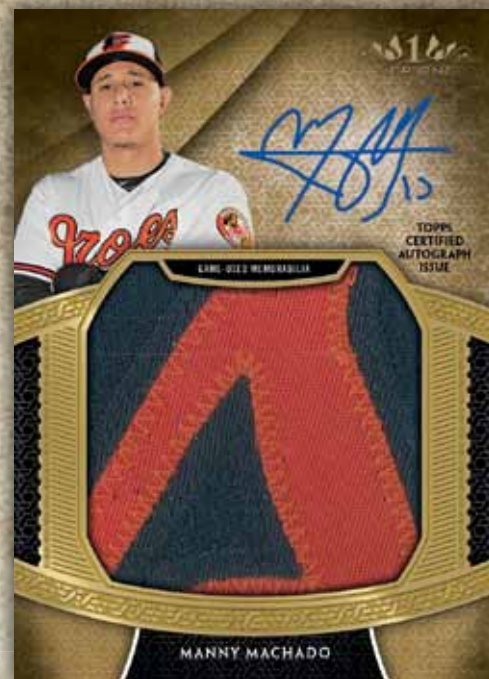

CUT SIGNATURES

(Up to 25 subjects) Highlighting the greatest players of the game. Seq #'d 1/1.

AUTOGRAPH RELIC CARDS

Autographed Tier One Relic Card

Autographed Prodigious Patch Card

AUTOGRAPHED TIER ONE RELICS (Up to 50 subjects) Highlighting the greatest MLB® players, past and present. Each card will showcase a relic piece and a player autograph. Base version will be seq #'d. Dual Patch Parallel – Relics will be patches. Seq #'d to 25 Triple Patch Parallel – Relics will be patches. Seq #'d 1/1.