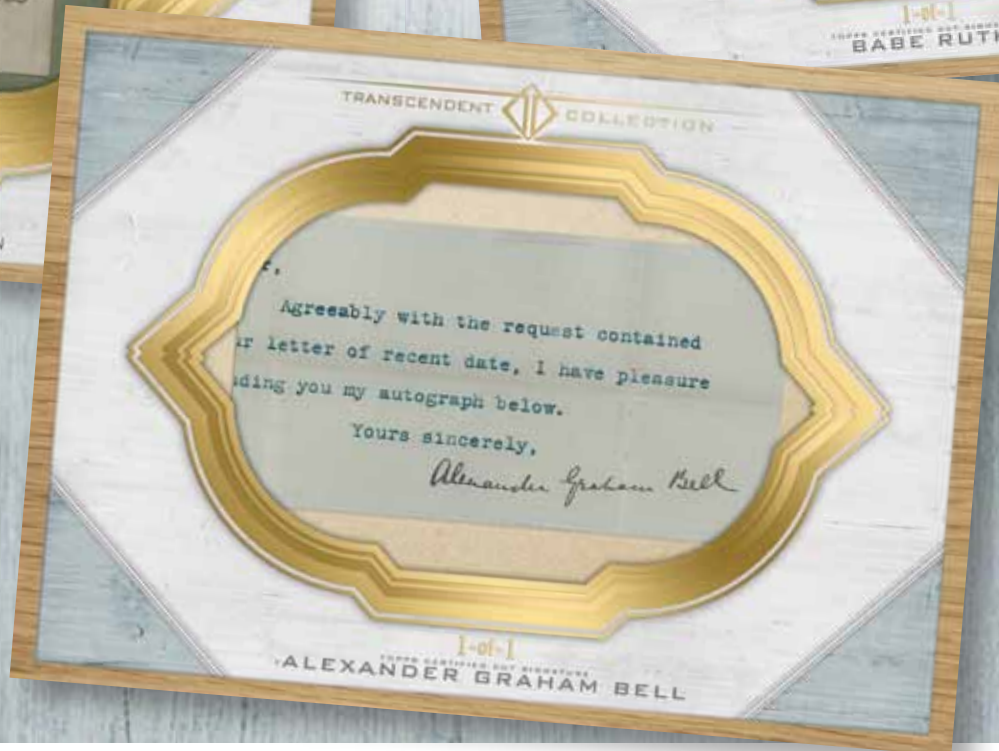

OVERSIZED
CUT
SIGNATURES