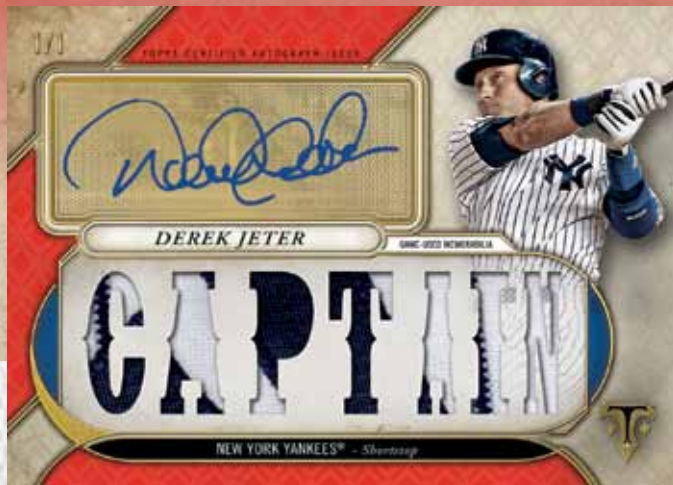

AUTOGRAPH RELIC CARDS

Triple Threads Autograph Relic Card - Ruby Parallel