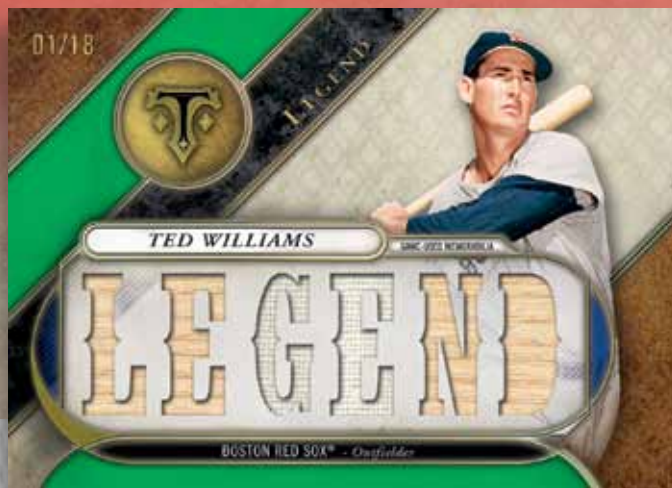

Triple Threads Relic Legends Card - Emerald Parallel