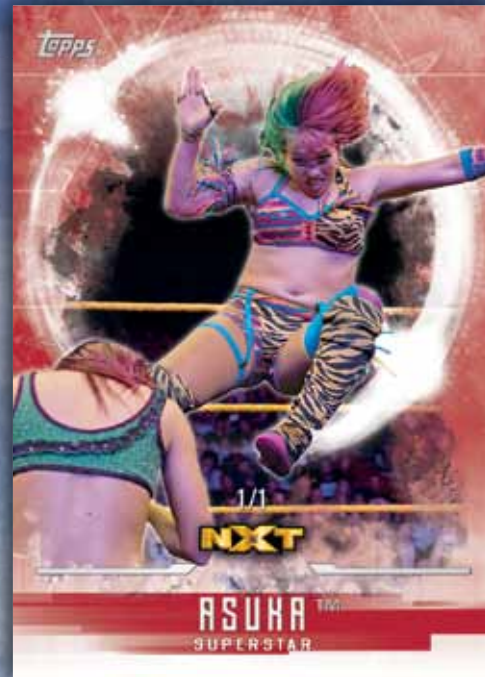

TOPPS[®]

**HOBBY
ONLY**

UNDISPUTED

2 0 1 7

Topps[®] WWE Undisputed is back!

Featuring top Men's and Women's Division WWE Superstars & Legends and NXT prospects in spectacular designs on premium thick card stock.

Base Card

Base Card - Red Parallel

**Each pack contains 1 Autograph, Autograph Relic or Relic Card.
8 Autographs Per Box.**

ON SALE JUNE 2017

Undisputed Autograph Cards

AUTOGRAPH CARDS

UNDISPUTED AUTOGRAPHS: Autographs from Men's and Women's Division WWE Superstars & Legends and NXT prospects.

Parallels Include:

- **Bronze:** sequentially numbered to 99
- **Silver:** sequentially numbered to 50
- **Green:** sequentially numbered to 25
- **Gold:** sequentially numbered to 10
- **Black:** sequentially numbered to 5
- **Red:** numbered 1 of 1
- **Printing Plates:** numbered 1 of 1

Dual Autographs: sequentially numbered to 25

Triple Autographs: sequentially numbered to 10

Tribute Cut Signatures: Cut signatures of classic WWE Legends.
Numbered 1 of 1

TOPPS®

WWE®

UNDISPUTED

2 0 1 7

Autographed Kiss & Shirt Relic Book Card