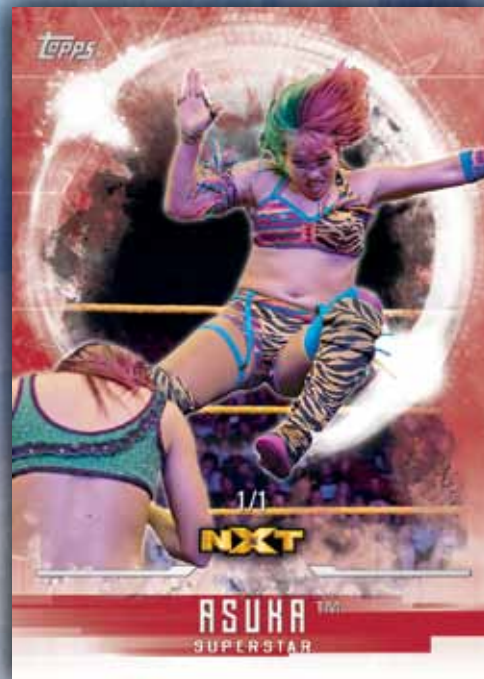

Base Card - Red Parallel

BASE CARDS

BASE CARDS: 70 of the most collectible WWE Superstars from *Raw*, *SmackDown LIVE* and *NXT*.

Parallels Include:

- **Bronze:** sequentially numbered to 99
- **Silver:** sequentially numbered to 50
- **Green:** sequentially numbered to 25
- **Gold:** sequentially numbered to 10
- **Red:** numbered 1 of 1
- **Printing Plates:** numbered 1 of 1