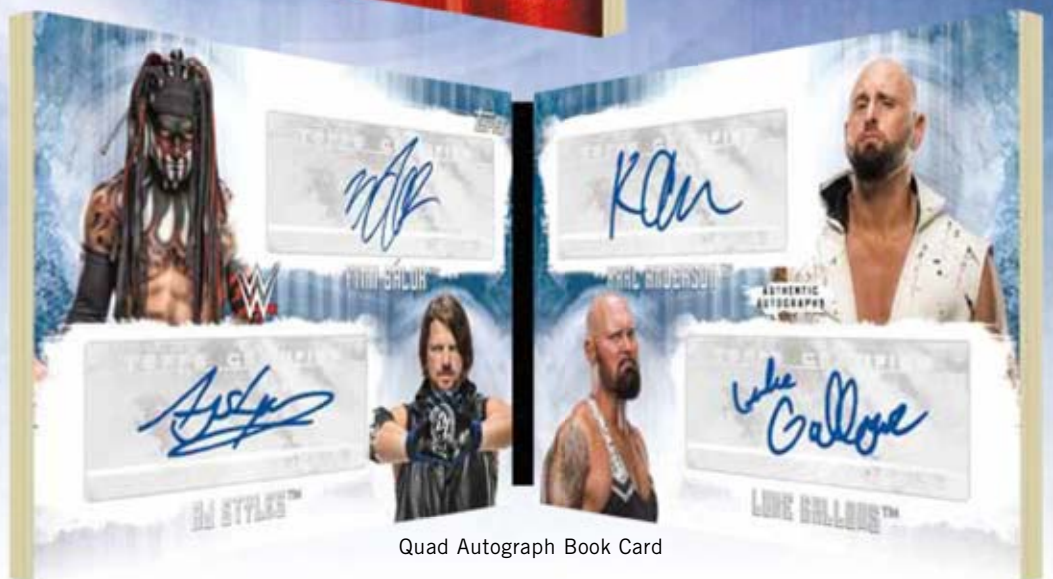

Base Card

Base Card - Red Parallel

**Each pack contains 1 Autograph, Autograph Relic or Relic Card.
8 Autographs Per Box.**

ON SALE JUNE 2017

Undisputed Autograph Cards

AUTOGRAPH CARDS

UNDISPUTED AUTOGRAPHS: Autographs from Men's and Women's Division WWE Superstars & Legends and NXT prospects.

Parallels Include:

- **Bronze:** sequentially numbered to 99
- **Silver:** sequentially numbered to 50
- **Green:** sequentially numbered to 25
- **Gold:** sequentially numbered to 10
- **Black:** sequentially numbered to 5
- **Red:** numbered 1 of 1
- **Printing Plates:** numbered 1 of 1

Dual Autographs: sequentially numbered to 25

Triple Autographs: sequentially numbered to 10

Tribute Cut Signatures: Cut signatures of classic WWE Legends.
Numbered 1 of 1

TOPPS®

WWE®

UNDISPUTED

2 0 1 7

Autographed Kiss & Shirt Relic Book Card

Quad Autograph Book Card

AUTOGRAPH BOOK CARDS

AUTOGRAPHED KISS & SHIRT RELIC BOOK CARDS: With an autographed kiss and jumbo shirt relic swatch from a WWE or NXT Women's Division Superstar. Sequentially numbered to 5