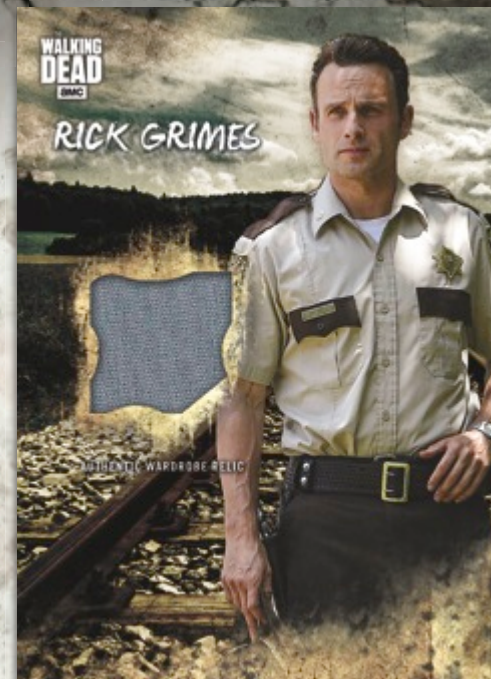

TOPPS
AMC THE **WALKING DEAD**

ROAD TO ALEXANDRIA
TRADING CARDS

Learn how the survivors found their way to Alexandria, and how they plan to defend their new home. Featuring the most important storylines from the first seven seasons of the hit show.

Two Hits Per Hobby Box, with One Autograph Per Box Guaranteed!

Also, look for costume pieces, sketch cards and more!

Base Card

Costume Relic Card

HOBBY

IN STORES
APRIL 2018

TOPPS
amc THE WALKING DEAD
BASE & INSERT CARDS

ROAD TO
ALEXANDRIA
TRADING CARDS

Base Card – Blood Parallel

Better Days Insert

100 Base Cards show how the group of survivors made their way to Alexandria, and highlight the greatest moments along the way! Featuring storylines from the first seven seasons of the show!