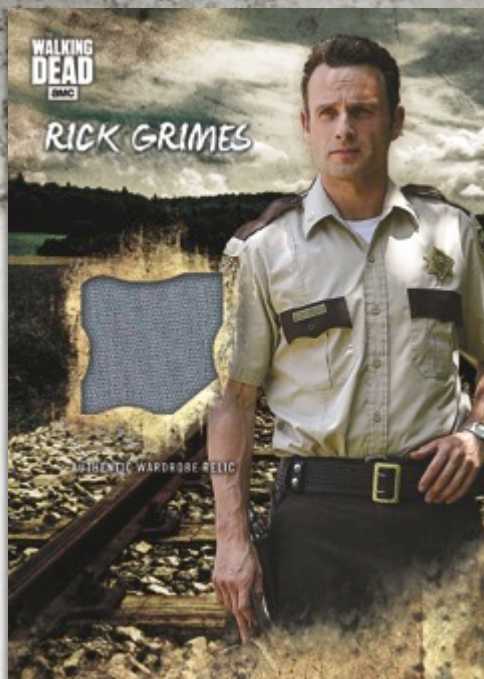

TOPPS
amc THE WALKING DEAD

HITS

ROAD TO
ALEXANDRIA
TRADING CARDS

Costume Relic Card