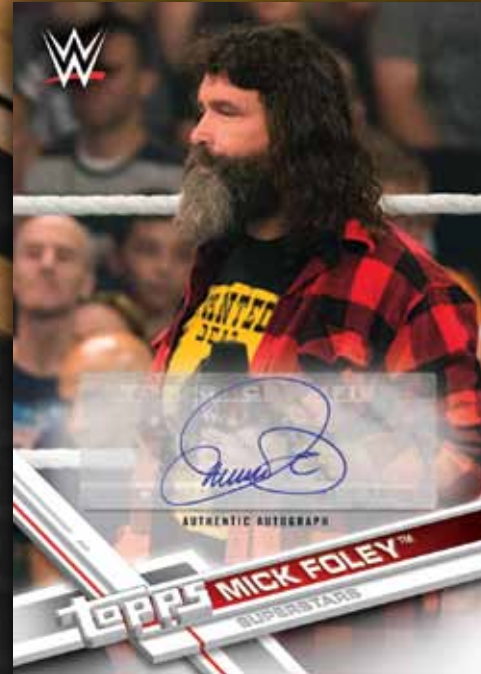

DUAL AUTOGRAPH CARDS

Autographs of two Superstars on one card! Sequentially numbered to 10.

Autograph Card