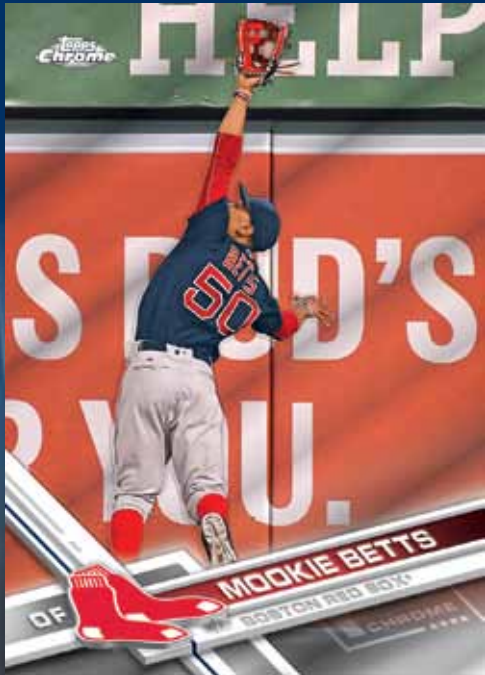

Base Card

The extensive base set of 2017 Topps Chrome will include the biggest stars from Topps Series 1 and 2 on chrome technology, including the most current and collectible rookies.

Base Cards

- Refractor
- Prism Refractor
- Negative Refractor: limited.
- Purple Refractor: sequentially numbered.
- Blue Refractor: sequentially numbered.
- Green Refractor: sequentially numbered.
- Blue Wave Refractor: sequentially numbered. **HOBBY SKUS ONLY**
- Gold Refractor: sequentially numbered.
- Red Refractor: sequentially numbered to 5.
- SuperFractor: numbered 1/1.
- Printing Plates: numbered 1/1.