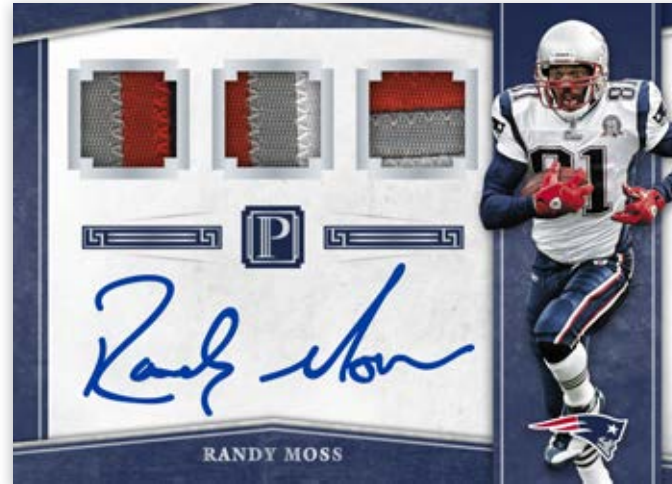

BASE

The all metal base set features the best players in NFL history. All cards are #’d/50 or less. Look for Gold (#’d/10) and Bronze (1-of-1) parallels!

PANTHEON SCRIPTS TRIPLE HOLO SILVER

This insert features three pieces of memorabilia and on-card autos!
All cards are #’d/5 or less!

NEOPHYTE CALLIGRAPHY BRONZE

Featuring the 2017 NFL Rookies in their pro uniforms, this RPA will feature plenty of prime hits for collectors to chase.
All are #’d/99 or less.

MILESTONE SCRIPTS

The top players to ever play their positions are included in this on-card autograph set. All are #d/99 or less.

**MAMMOTH MATERIALS
HOLO SILVER**

2017 NFL Rookies feature
a mammoth 2 x 1 7/8 material piece.
All are #’d/99 or less.

**LEGENDARY MONUMENTS
BRONZE**

There is only room at the top of the mountain
for the best of the best. Franchise legends
and other top legendary players are featured
with four memorabilia pieces (#’d/99) or less.

BOX BREAK

6 AUTOGRAPHS OR MEMORABILIA
PLUS ONE BASE/PARALLEL

SELLING POINTS

- New for 2017, Pantheon Football brings an abundance of autographs and memorabilia from Hall of Famers and all-time greats.
- It features a 100-card base set, which is printed on metal (#'d to 50 or less)!
- Look for a variety of cards that feature dual-, triple- and quad-player materials, on-card autographs paired with dual- and triple-mem, coach autographs, and RPAs of the top 2017 NFL Rookies.
- Each card tells the story of football's biggest stars with exclusive team, milestones, retired jersey numbers, Hall of Fame, award winners and many more.
- Every card in Pantheon will be #'d/99 or less!