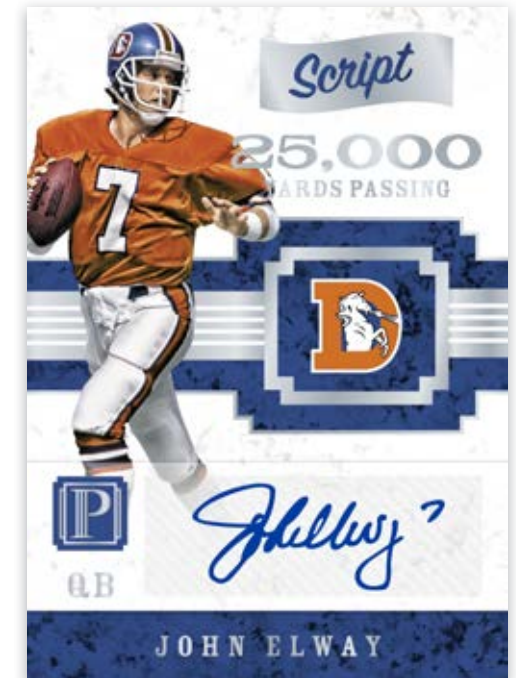

SCRIPTS 25,000

Featuring QBs with 25,000 or more yards, this autograph insert is sure to pass the test with collectors. All are #d/49 or less.