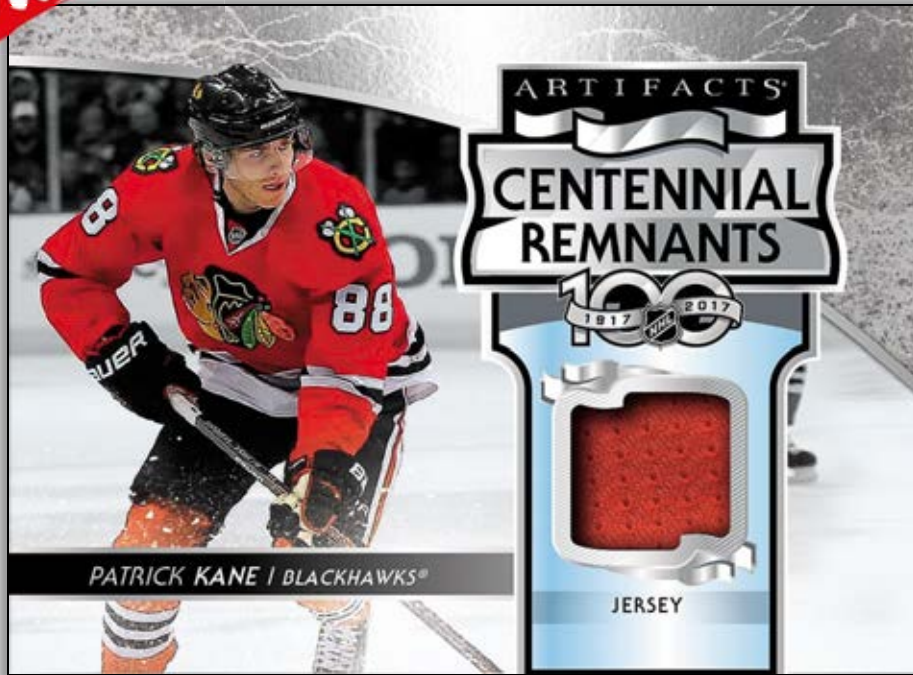

NEW

Find a Wide Array of Memorabilia and Autographed Memorabilia Cards
From The NHL's Top Stars, Legends & Rookies

Centennial Remnants Celebrates The 100th
Anniversary of The NHL With Fantastic Memorabilia
Cards of Current And Former Superstars