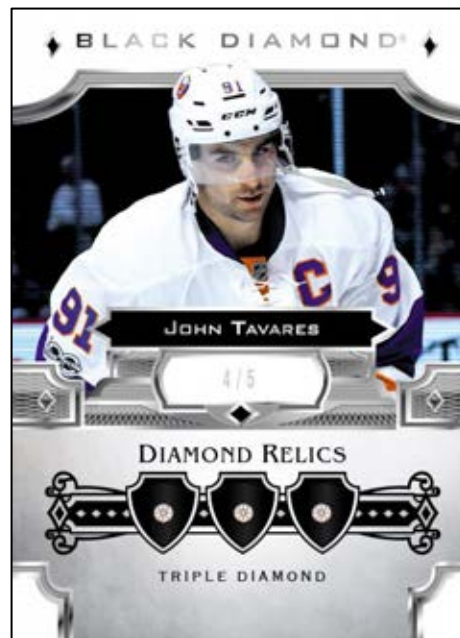

*Featuring 1 to 4 Diamonds Embedded Within Each Card And Limited To 5 Copies Per*

Diamond Relic Rookie Gems – Triple Diamond

Base Set Triple Diamond Parallel

Find The Stunning Pure Black Diamond Relic Parallel Cards of This Year's Elite Rookies And Top Veterans Numbered 1-of-1