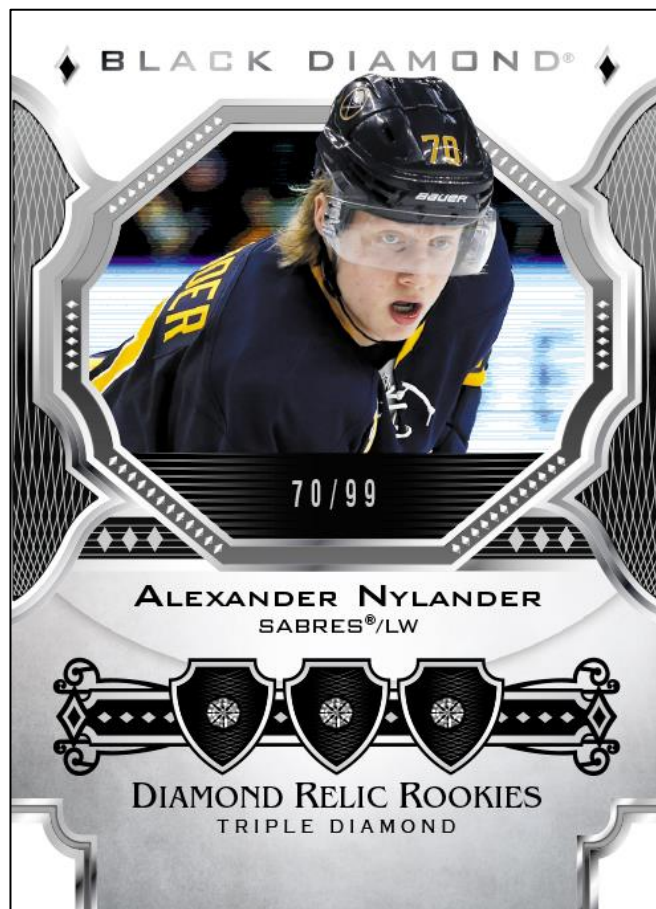

**- - Configuration - -**

**5 Cards Per Black Diamond Pack + 1 Card Per Exquisite Pack**  
**1 Black Diamond Pack + 1 Exquisite Bonus Pack Per Box**  
**5 Boxes Per Inner Shipper**

Base Set

**All Content is subject to change. Card images are solely for the purpose of design display**

# DIAMOND RELICS

Collect One Diamond Relic Card Per Inner Shipper on avg

Featuring More Than 30 Elite 2017-18 Prospects

*Find four levels with 1 to 4 diamonds embedded within each card*

**V**eteran Diamond Relic cards are back

*Featuring 1 to 4 Diamonds Embedded Within Each Card And Limited To 5 Copies Per*

Diamond Relic Rookie Gems – Triple Diamond

Base Set Triple Diamond Parallel

Find The Stunning Pure Black Diamond Relic Parallel Cards of This Year's Elite Rookies And Top Veterans Numbered 1-of-1