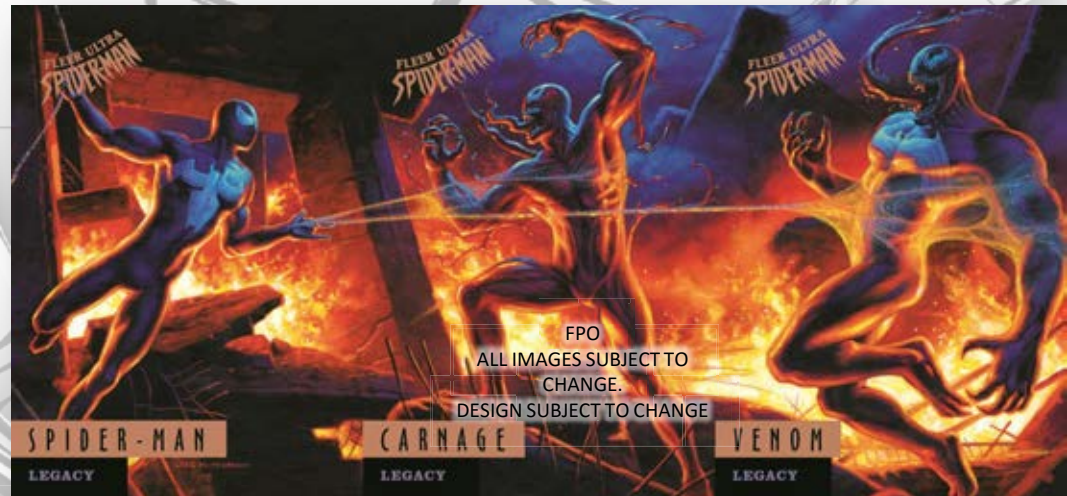

FLEER ULTRA SPIDER-MAN

...Luis Royo...

...and Greg Hildebrandt!