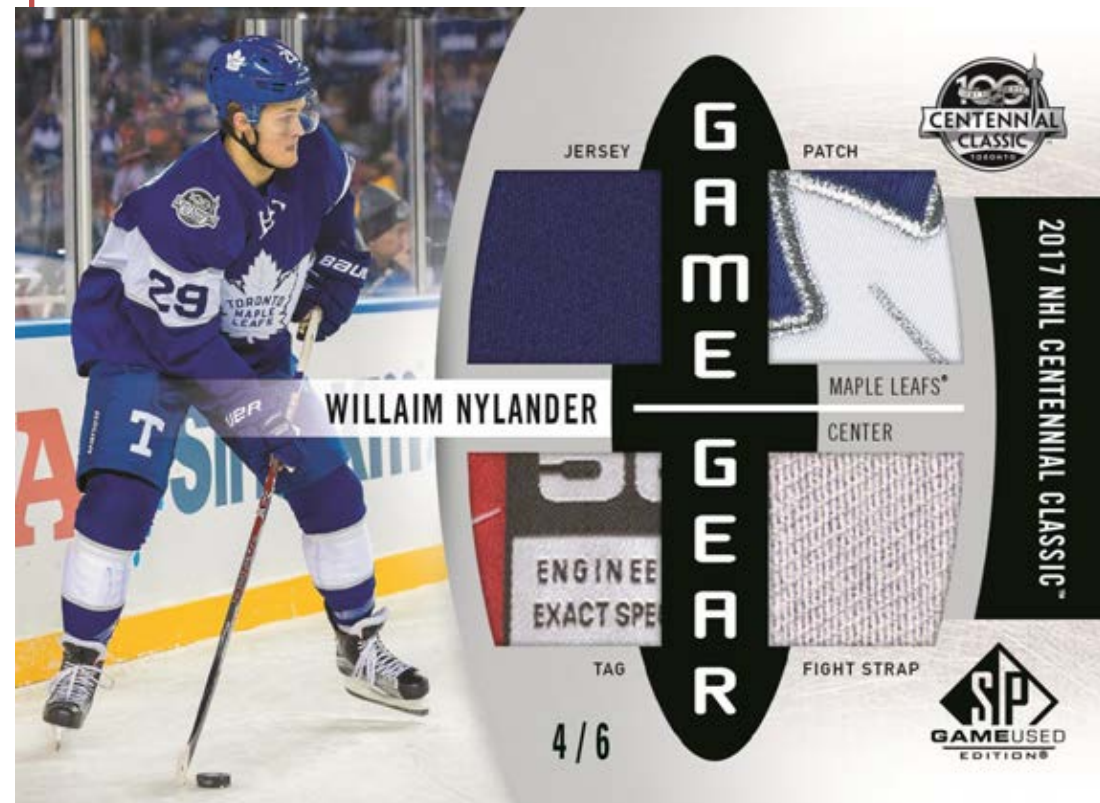

Base Card

BOX BREAK

Every box of SP Game-Used hockey delivers one guaranteed autograph or premium memorabilia card

Additionally SP Game-Used will supply three extra memorabilia or autograph cards

Base Card parallels and Authentic Rookies parallels combined with Base Cards and Authentic Rookies to fall at a rate of two per box

Inserted 1:15

Red Spectrum Auto Patch Parallel

#'d to 15

All Content is subject to change. Card images are solely for the purpose of design display

HUGE HITS

The return of huge hits like Game Gear and stunning Net Cord inserts bring massive hits for collectors looking for unique cards only found in SP Game Used

Look For The Low-Numbered Net Cord Inserts as well as the super-rare 1-of-1 Net Cord Shield Logo cards

Game Gear – 2017 NHL Centennial Classic

All Content is subject to change. Card images are solely for the purpose of design display