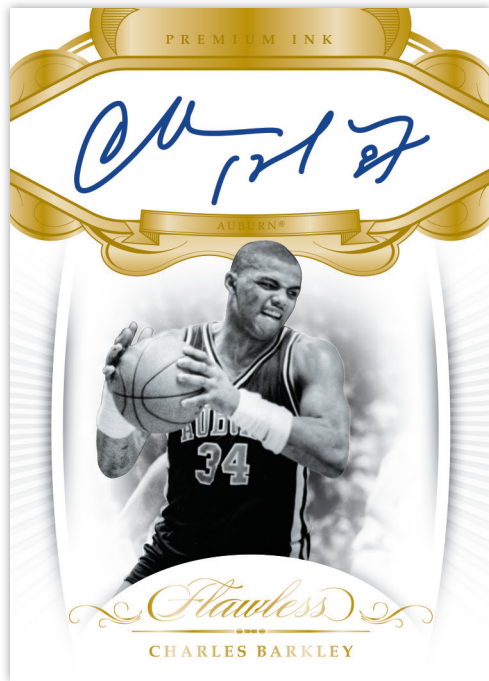

FLAWLESS BK DUAL AUTOGRAPHS

Look for dual on-card autographs from teammates taken in this year's draft!

ROOKIE GEM SIGNATURES

Autographs from the top rookies in the 2018 draft combined with rare precious gems!

- Base (Diamond) - #’d/25
- Ruby - #’d/20
- Sapphire - #’d/15
- Gold (Diamond) - #’d/10
- Emerald - #’d/5
- Black (Oversized Diamond) - #’d 1/1

PREMIUM INK

Featuring the best of the best, Premium Ink celebrates some of college basketball's greatest players with on-card autographs.