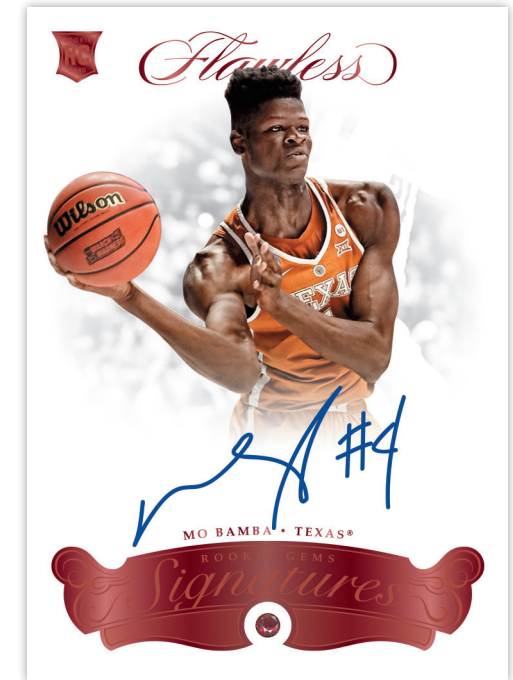

BASE 3.0 DIAMOND

Look for the enclosed precious gems in the following versions:

- Base Diamond - #'d/20
- Ruby - #'d/10
- Sapphire - #'d/8
- Emerald - #'d/5
- Oversized Diamond - #'d 1/1

FLAWLESS TEAM SLOGAN SIGNATURES

Look for on-card autographs paired with well-known team slogans in Team Slogan Signatures

PATCH AUTOGRAPHS

Find on-card autographs from current & retired stars with premium swatches in Patch Autographs.

FLAWLESS BK DUAL AUTOGRAPHS

Look for dual on-card autographs from teammates taken in this year's draft!

ROOKIE GEM SIGNATURES

Autographs from the top rookies in the 2018 draft combined with rare precious gems!

- Base (Diamond) - #’d/25
- Ruby - #’d/20
- Sapphire - #’d/15
- Gold (Diamond) - #’d/10
- Emerald - #’d/5
- Black (Oversized Diamond) - #’d 1/1

PREMIUM INK

Featuring the best of the best, Premium Ink celebrates some of college basketball's greatest players with on-card autographs.