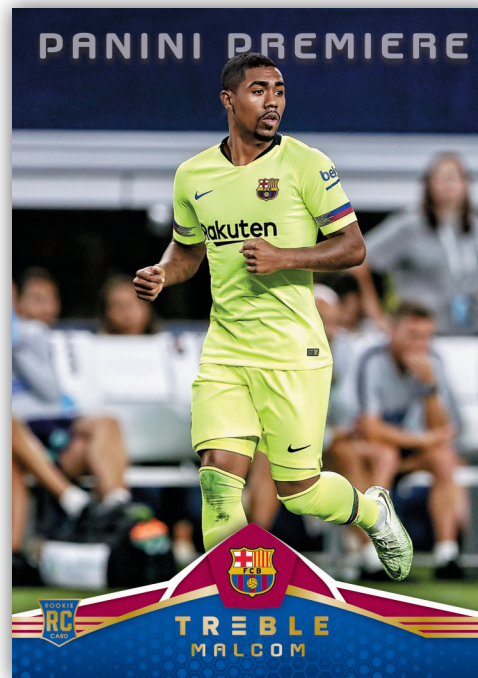

PANINI AMERICA, INC.

TREBLE SOCCER

2018 SOCCER TRADING CARDS

HOBBY

PANINI

GARETH BALE • LIONEL MESSI • CRISTIANO RONALDO

© 2018 Panini America, Inc. Printed in the USA.

All information is accurate at the time of posting – content is subject to change. Card images are solely for the purpose of design display.
Actual images used on cards to be determined.

BASE SET

PANINI PREMIERE GOLD

BASE SET PLATINUM

2018-19 Treble Soccer has a 200-card set that contains 175 Base and 25 Panini Premiere. All players are shown with their club teams, and the roster is made up of more than 20 teams from across the world! Look for superstars from FC Bayern Munich, FC Barcelona, Chelsea FC and more! Additionally, Treble marks the first cards of Cristiano Ronaldo with Juventus!

For the first time, pull true Rookie Cards in Panini Treble! Find the first cards of 25 superstars of the future in Panini Premiere. This set features the following Hobby parallels:

- Blue #’d/75
- Purple #’d/49
- Gold #’d/25
- Green #’d/10
- Platinum #’d/1