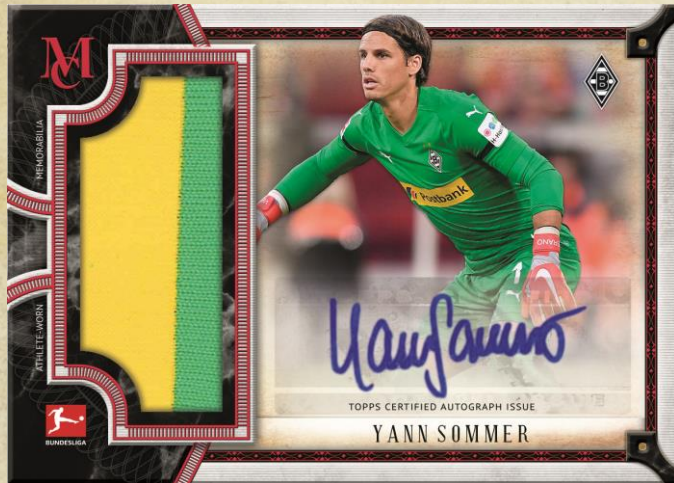

- **Emerald Parallel** #'d 1/1.

Framed Autographs

Framed Autographs - Featuring the biggest Bundesliga autograph signers of the checklist on a framed autograph. Sequentially #'d to 50 or less. **1 PER CASE!**

- **Ruby Parallel** #'d to 25.
- **Emerald Parallel** #'d 1/1.

BUNDESLIGA

AUTOGRAPH RELIC CARDS

OFFICIAL
LICENSED PRODUCT

Autograph Jumbo Relics – Ruby Parallel

Museum Autograph Relics - Featuring one standard-sized jersey swatch and an autograph. Sequentially #’d to 99 or less.

- Sapphire Parallel #’d to 75.
- Gold Parallel #’d to 50.
- Ruby Parallel #’d to 25.
- Emerald Patch Parallel #’d 1/1.

Autograph Jumbo Relics - Featuring one vertical-jumbo jersey swatch and an autograph. Sequentially #’d to 99 or less.