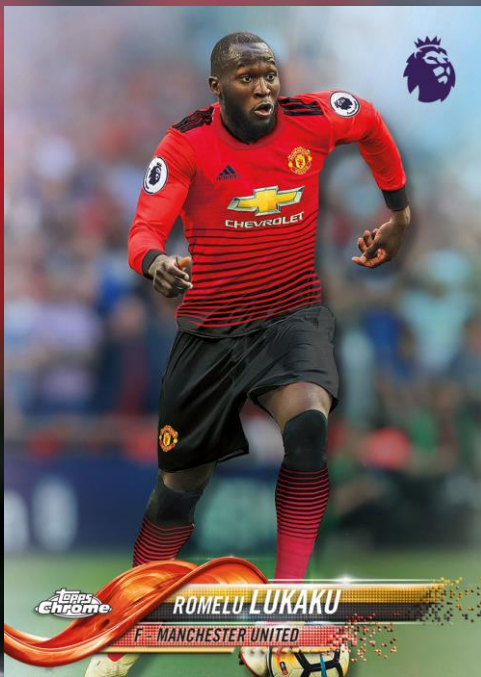

Premier League

For the first time ever, the Topps® Chrome brand will showcase the greatest stars of the Premier League®!

Base Card

Base Autograph Parallel –
Gold Refractor

Topps Chrome

2018/19 TOPPS® CHROME PREMIER LEAGUE®