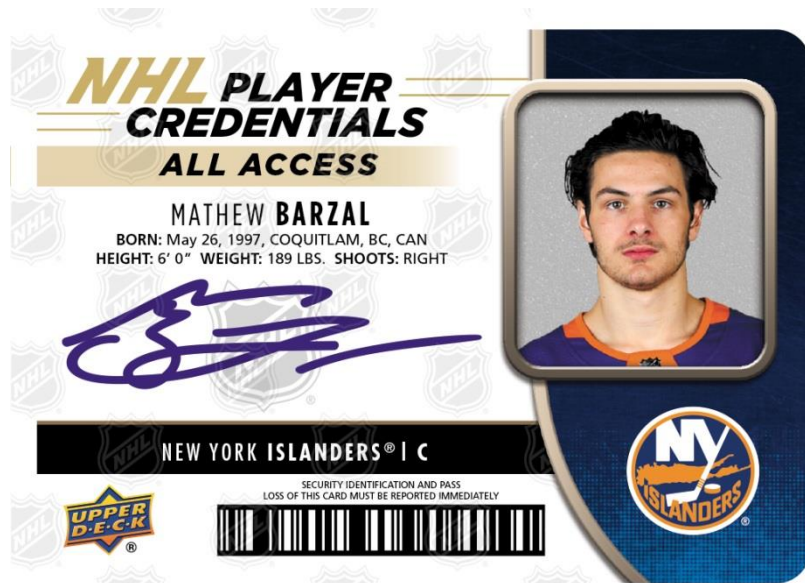

CONFIGURATION:

- 8 cards per pack
- 20 packs per box
- 20 boxes per case

20th Anniversary Silver Script Tribute

PRODUCT HIGHLIGHTS:

- Your 2018-19 hockey card collection starts here with an impressive 250 card base set!
- **NEW!** Collect the 20th anniversary Silver Script Tribute set, falling 4 per hobby box, on average.
- **NEW!** Look for buybacks from the inaugural 1998-99 MVP hockey set, stamped and #’d to 20.
- Grab Colors and Contours, featuring Spectrum Light FX variations of all 100 20th Anniversary Tribute cards, including a rare purple parallel #’d to 8!
- Look for the 1st Rookie cards of the year via (4) planned Rookie Redemption cards broken down by division and the highly sought after 2018 #1 Draft Pick Redemption cards.
- Find the popular Silver Script parallels, Super Script parallels (#’d to 25), and Black Super Script parallels (#’d to 5)!