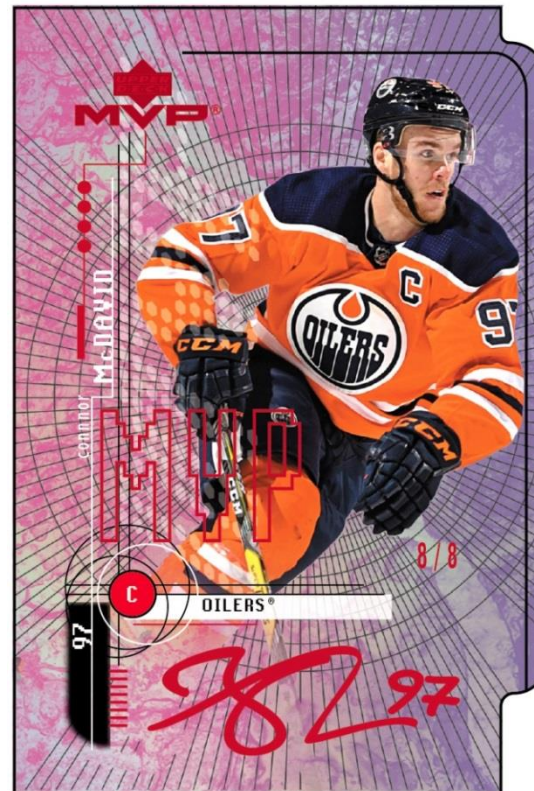

CONFIGURATION:

- 8 cards per pack
- 20 packs per box
- 20 boxes per case

20th Anniversary Silver Script Tribute

PRODUCT HIGHLIGHTS:

- Your 2018-19 hockey card collection starts here with an impressive 250 card base set!
- **NEW!** Collect the 20th anniversary Silver Script Tribute set, falling 4 per hobby box, on average.
- **NEW!** Look for buybacks from the inaugural 1998-99 MVP hockey set, stamped and #’d to 20.
- Grab Colors and Contours, featuring Spectrum Light FX variations of all 100 20th Anniversary Tribute cards, including a rare purple parallel #’d to 8!
- Look for the 1st Rookie cards of the year via (4) planned Rookie Redemption cards broken down by division and the highly sought after 2018 #1 Draft Pick Redemption cards.
- Find the popular Silver Script parallels, Super Script parallels (#’d to 25), and Black Super Script parallels (#’d to 5)!

NHL Player Credentials All Access Auto Parallel

BOX BREAK (on average):

- (4) 20th Anniversary Tribute insert cards **NEW!**
- (3) NHL Player Credentials
- (5) - (6) Puzzle Back Base Set Parallels
- (6) Silver Script Base Set Parallels
- (10) High Series Base Set Short Prints

CASE BREAK (on average):

- (1) Rookie Redemption
- At least (1) NHL Player Credentials All Access Auto Parallel

Colors and Contours Gold Parallel
(#'d to 198)

Colors and Contours Purple Parallel
(#'d to 8)