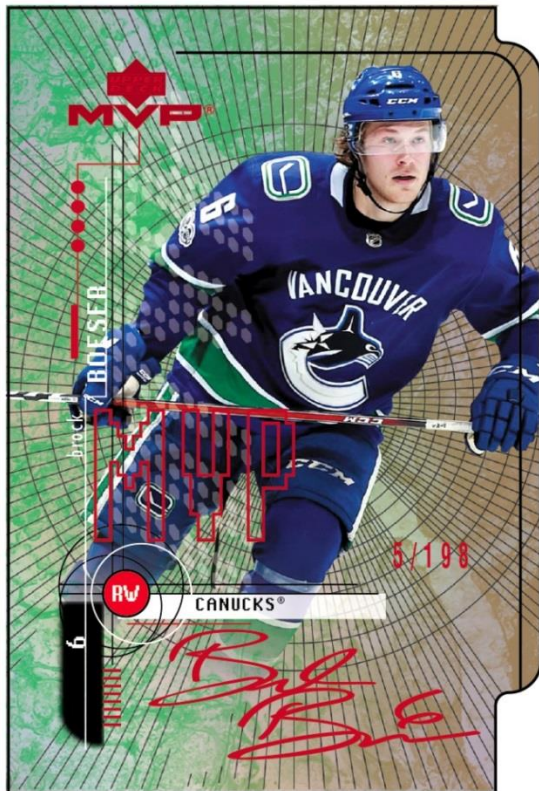

Colors and Contours Gold Parallel
(#'d to 198)