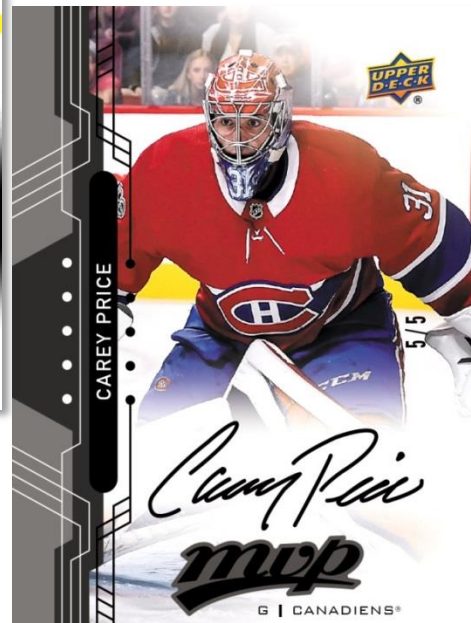

Black Script Parallel
(#'d to 5)