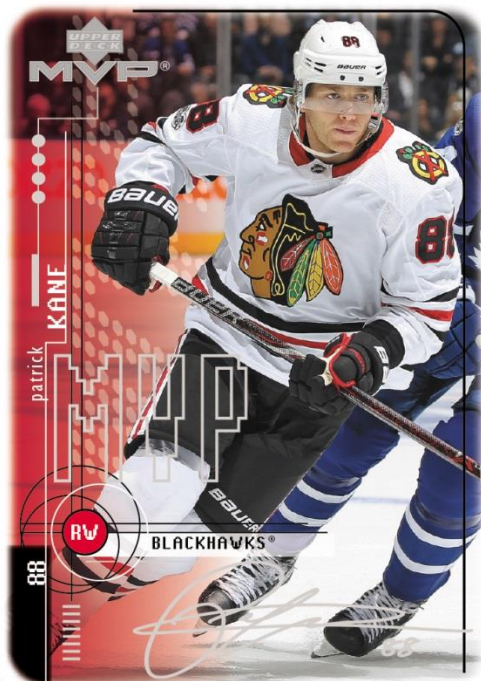

2018-19 HOCKEY

mvp

HOBBY

20TH
mvp

Product depicted for demonstration purposes only and is subject to change without further notice. © 2018 UDC. 5830 El Camino Real, Carlsbad, CA 92008. All rights reserved. NHL and the NHL Shield are registered trademarks of the National Hockey League. All NHL logos and marks and NHL team logos and marks depicted herein are the property of the NHL and the respective teams and may not be reproduced without the prior written consent of NHL Enterprises, L.P. © NHL 2018. All Rights reserved. © NHLPA. Officially Licensed Product of the NHLPA. NHLPA, National Hockey League Players' Association and the NHLPA logo are trademarks of the NHLPA and are used under license.

CONFIGURATION:

- 8 cards per pack
- 20 packs per box
- 20 boxes per case

20th Anniversary Silver Script Tribute

PRODUCT HIGHLIGHTS:

- Your 2018-19 hockey card collection starts here with an impressive 250 card base set!
- **NEW!** Collect the 20th anniversary Silver Script Tribute set, falling 4 per hobby box, on average.
- **NEW!** Look for buybacks from the inaugural 1998-99 MVP hockey set, stamped and #’d to 20.
- Grab Colors and Contours, featuring Spectrum Light FX variations of all 100 20th Anniversary Tribute cards, including a rare purple parallel #’d to 8!
- Look for the 1st Rookie cards of the year via (4) planned Rookie Redemption cards broken down by division and the highly sought after 2018 #1 Draft Pick Redemption cards.
- Find the popular Silver Script parallels, Super Script parallels (#’d to 25), and Black Super Script parallels (#’d to 5)!