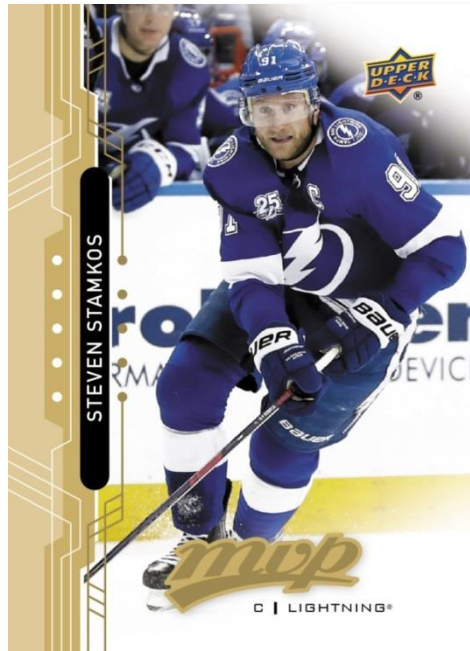

CONFIGURATION:

- 8 cards per pack
- 20 packs per box
- 20 boxes per case

20th Anniversary Silver Script Tribute

PRODUCT HIGHLIGHTS:

- Your 2018-19 hockey card collection starts here with an impressive 250 card base set!
- **NEW!** Collect the 20th anniversary Silver Script Tribute set, falling 4 per hobby box, on average.
- **NEW!** Look for buybacks from the inaugural 1998-99 MVP hockey set, stamped and #’d to 20.
- Grab Colors and Contours, featuring Spectrum Light FX variations of all 100 20th Anniversary Tribute cards, including a rare purple parallel #’d to 8!
- Look for the 1st Rookie cards of the year via (4) planned Rookie Redemption cards broken down by division and the highly sought after 2018 #1 Draft Pick Redemption cards.
- Find the popular Silver Script parallels, Super Script parallels (#’d to 25), and Black Super Script parallels (#’d to 5)!

CASE BREAK (on average):

- (1) Rookie Redemption
- At least (1) NHL Player Credentials All Access Auto Parallel

Colors and Contours Gold Parallel
(#'d to 198)

Colors and Contours Purple Parallel
(#'d to 8)

Base Card

Super Script Parallel
(#'d to 25)

Black Script Parallel
(#'d to 5)

**Atlantic Division Rookie
Redemption**

**2018 #1 Draft Pick
Redemption Card**