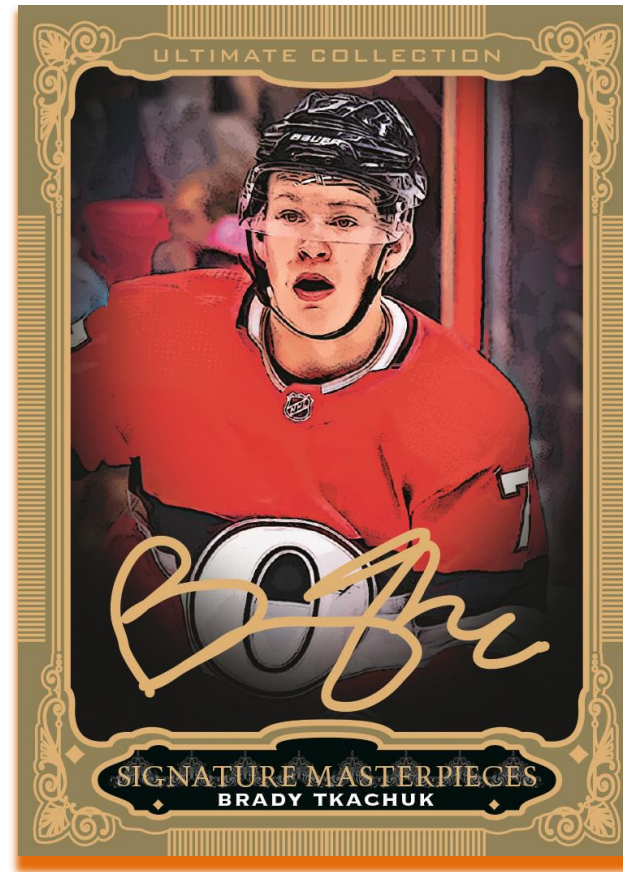

Signature Masterpieces

All Content is subject to change. Card images are solely for the purpose of design display.