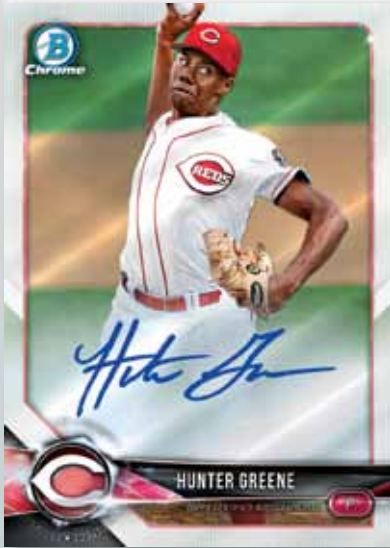

Bowman® HOBBY

THE FIRST PLACE TO FIND THE GAME'S FUTURE STARS

Dual Bowman Prospect Autograph (Front)