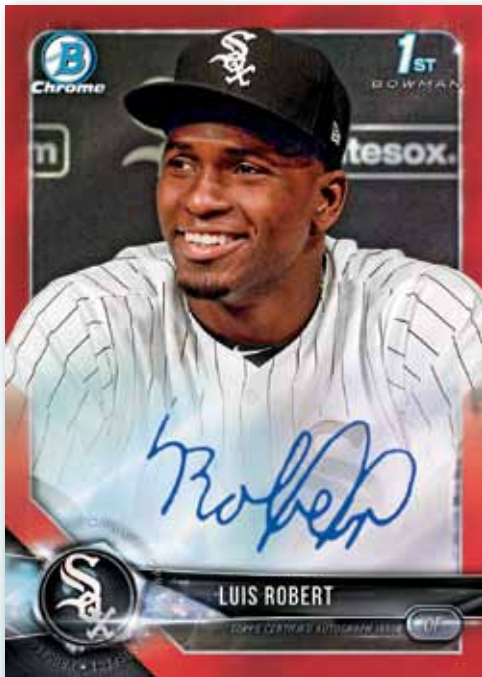

#BowmanTrending NEW!

Highlighting top prospects whose stocks have risen dramatically in the past season.

BASE & INSERT CARDS

Bowman®

THE FIRST PLACE TO FIND
THE GAME'S FUTURE STARS

Chrome Prospect Autograph Card –
Red Refractor

ROY Favorites – Autograph Gold Refractor

The 2018 Bowman® Baseball Jumbo Box will continue to deliver
3 autograph cards per box.

CHROME PROSPECT AUTOGRAPHS

Featuring ON-CARD autographs of the top prospects of MLB®.