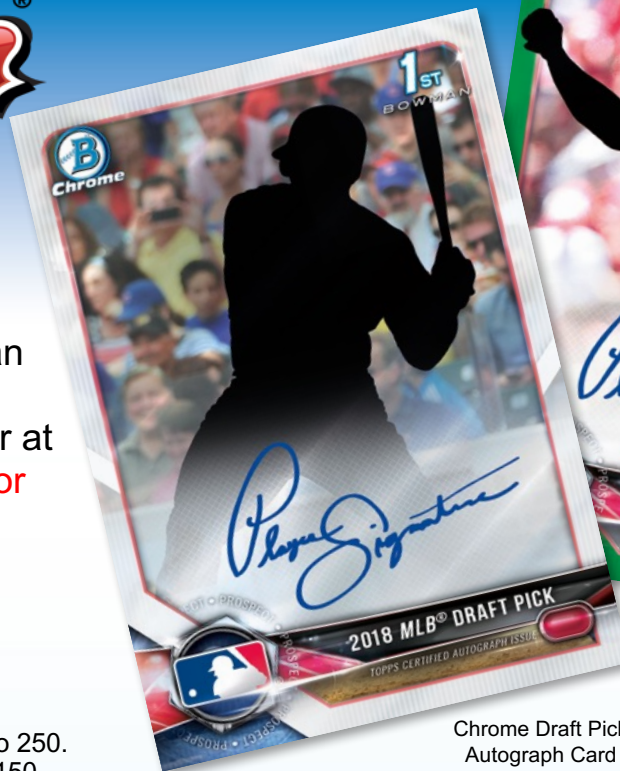

Bowman® DRAFT BASEBALL

Each Jumbo Box of 2018 Bowman Draft will contain five autograph cards, while each case will deliver at least **1 Class of 2018 Autograph or Bowman Sterling Continuity Autograph case hit!**

Chrome Draft Pick Autographs

Featuring on-card autographs of the top 2018 *MLB*® Draft selections.

- Refractor: sequentially numbered to 499.
- Purple Refractor: sequentially numbered to 250.
- Blue Refractor: sequentially numbered to 150.
- Blue Wave Refractor: sequentially numbered to 150.
- Green Refractor: sequentially numbered to 99.
- Sparkles Refractor: sequentially numbered to 71. **NEW!**
- Gold Refractor: sequentially numbered to 50.
- Gold Wave Refractor: sequentially numbered to 50.
- Red Refractor: sequentially numbered to 5.
- Red Wave Refractor: sequentially numbered to 5.
- SuperFractor: numbered 1/1.
- Black Wave Refractor: numbered 1/1.
- Printing Plates: numbered 1/1.

Chrome Draft Pick
Autograph Card