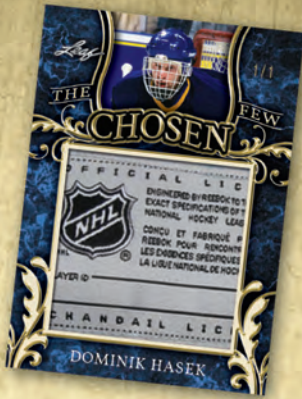

THE CHOSEN FEW: Amazingly unique program that allows YOU to choose from a truly breath taking collection of 1/1 Memorabilia cards!

ALL TIME GR8S: 8 Legends and superstars share a memorabilia card featuring an elite 8 such as: Vachon/Dryden/Parent/Cheevers/Smith/Giacomin/Esposito/Johnston and Mikita/Howe/Hull/Ullman/Beliveau/Delvecchio/Mahovich/Keon

THE DIRTY DOZEN: 12 legendary goons, enforcers and pugilists share this double sided amazing memorabilia card. Such as: Crimson/Domi/Brashear/Williams/Probert/Laraque/McSorley/Twist/O'Reilly/Boogaard/McCarty/Odjick

THE HARD 8: Eight Goons and Enforcers share this bloody great memorabilia card, such as: Williams/Gillies/O'Reilly/D.Hunter/T.Hunter/Secord/Milbury/Jonathan

SUPER PATCH EXCLUSIVE SIGNATURES: Amazing jumbo patch signed cards from the future stars of hockey such as Jack Eichel, Nolan Hischier and Nolan Patrick

THE LETTERMAN: Amazing one of one Memorabilia cards using a nameplate letter right off the back of a game used jersey such as: Mario Lemieux, Brett Hull and Jean Ratelle

INDUCTION YEARS: 3 legendary Hall of Fame players share the spotlight and this amazing memorabilia set featuring enshrined heroes such as: Vezina/Gardiner/Morenz, Taylor/Shore/Nighbor and Beliveau/Geoffrion/Howe