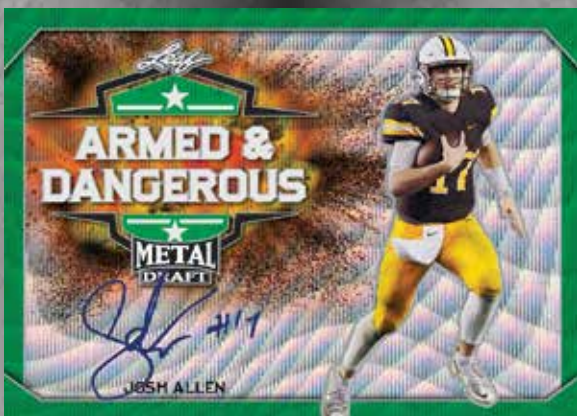

2018
Leaf
METAL DRAFT
FOOTBALL

LEAF IS PLEASED TO ANNOUNCE THE RETURN OF ONE OF THE HOBBY'S MOST EXCITING DRAFT RELEASES YEAR IN AND YEAR OUT, 2018 LEAF METAL DRAFT FOOTBALL. ONCE AGAIN, THIS RELEASE WILL FEATURE A WIDE SELECTION OF 2018'S ELITE NFL DRAFT PICKS. AS ALWAYS, THIS RELEASE BRINGS COLLECTORS ON-CARD AUTOGRAPHS EARLIER THAN ANYONE!

2018 LEAF METAL FOOTBALL BOASTS A NUMBER OF KEY IMPROVEMENTS OVER PREVIOUS RELEASES:

- LEAF IS PLEASED TO INTRODUCE A BRAND NEW COLOR TO ITS PRISMATIC INSERTS
- LEAF WILL BE ADDING COLORED WAVE PARALLELS THIS YEAR FOR EVERY COLOR IN THE PRISMATIC RAINBOW.
- INCREASED LEVELS CREATED BY OUR NEW COLOR ADDITION PLUS COLORED WAVES WILL PUT MORE COLOR IN 2018 LEAF METAL FOOTBALL THAN EVER BEFORE!
- 2018 LEAF METAL HAS A SUBSTANTIALLY HIGHER EMPHASIS ON SKILL POSITION PLAYERS THAN EVER BEFORE!!!!
- PRODUCTION WILL BE CUT SUBSTANTIALLY FROM 2017!!!!
- THE 2018 NFL DRAFT HAS THE MOST POWERFUL QB AND RB CROPS IN MANY YEARS!!!!!!

WHILE CHECKLIST IS CURRENTLY BEING BUILT AS PLAYERS BECOME AVAILABLE, LEAF WILL CONTINUE TO STRIVE TO BRING COLLECTORS THE MOST EXCITING AVAILABLE PLAYERS IN THIS LOADED DRAFT! LEAF WILL BE ANNOUNCING PLAYERS WHICH WILL BE INCLUDED IN ITS HOBBY PRODUCTS ON A REGULAR BASIS ON ITS TWITTER ACCOUNT, @LEAF_CARDS.

JOSH ROSEN

PRODUCTION WILL BE SUBSTANTIALLY CUT FROM 2017 TO ENSURE COLLECTABILITY!

**EACH BOX CONTAINS 5 AUTOGRAPH CARDS
15 BOXES PER CASE**

ORDERS DUE: 2/16/2018

PRODUCT RELEASES: MID-MARCH 2018