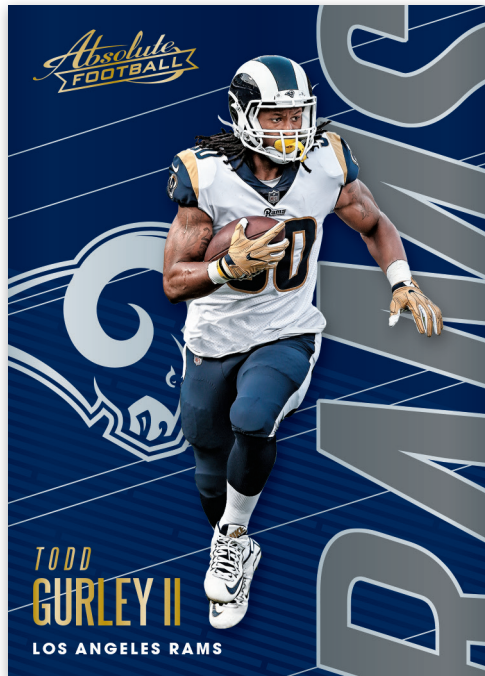

AARON
RODGERS

BASE

The Base set includes 100 veterans, 50 rookies plus 40 Rookie Premiere Material Autographs. 100 veterans & rookies have the following parallels.

- Spectrum Red (#'d/100)
- Spectrum Orange (#'d/65)
- Spectrum Green (#'d/25)
- Spectrum Purple (#'d/5)

TOOLS OF THE TRADE TRIPLE AUTOS

Tools of the Trade Quad features many multi-swatch materials from current NFL stars. Find jerseys, gloves, footballs, pants, socks, shoes, helmets and jackets!

- Tools of the Trade Double (#'d/99 or less)
- Tools of the Trade Triple (#'d/75 or less)
- Tools of the Trade Quad (#'d/60 or less)
- Tools of the Trade Five (#'d/60 or less)
- Tools of the Trade Double Prime (#'d/49 or less)
- Tools of the Trade Triple Prime (#'d/49 or less)
- Tools of the Trade Quad Prime (#'d/49 or less)
- Tools of the Trade Five Prime (#'d/49 or less)
- Tools of the Trade Double Autos (#'d/50 or less)
- Tools of the Trade Triple Autos (#'d/50 or less)
- Tools of the Trade Double Autos Prime (#'d/25 or less)
- Tools of the Trade Triple Autos Prime (#'d/25 or less)
- Tools of the Trade Double Autos Platinum Edition (#'d/1)
- Tools of the Trade Triple Autos Platinum Edition (#'d/1)