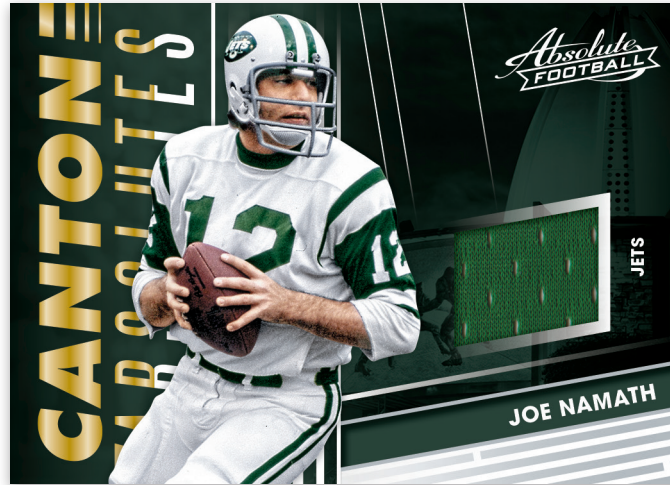

CANTON ABSOLUTES

From Joe Namath to Dan Marino, Canton Absolutes features some of the greatest players to ever set foot on the gridiron. Look for swatches from Hall of Famers such as Dan Marino and Joe Namath in Canton Absolutes!

Canton Absolutes (#'d to 199 or less)
Canton Absolutes Prime (#'d to 49 or less)