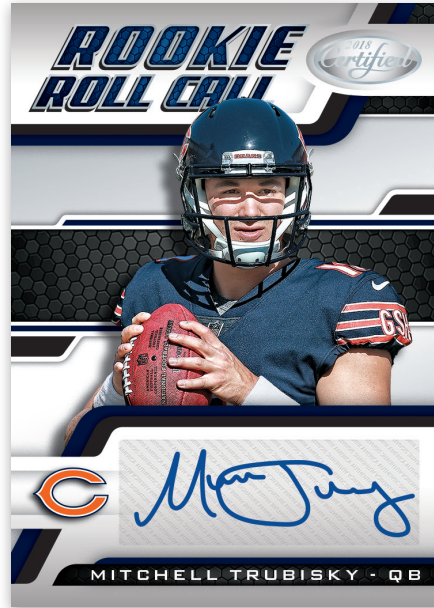

ROOKIE ROLL CALL SIGNATURES

Find Rookie Roll Call Signatures of the top rookies from the 2018 NFL Draft Class!

Rookie Roll Call Signatures - max #'d/99
Rookie Roll Call Signatures Red - max #'d/75
Rookie Roll Call Signatures Blue - max #'d/50
Rookie Roll Call Signatures Gold - max #'d/25
Rookie Roll Call Signatures Purple - max #'d/10
Rookie Roll Call Signatures Green - max #'d/5
Rookie Roll Call Signatures Black- one-of-one