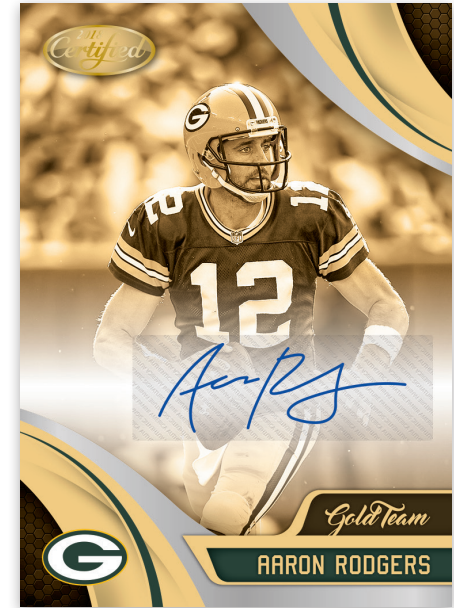

GOLD TEAM SIGNATURES

Returning for 2018, this popular autograph set increases to a 20 card checklist in 2018!
Also look for micro-etched versions!

- Gold Team Signatures - max #/d/10
- Gold Team Signatures Mirror Black - one-of-one