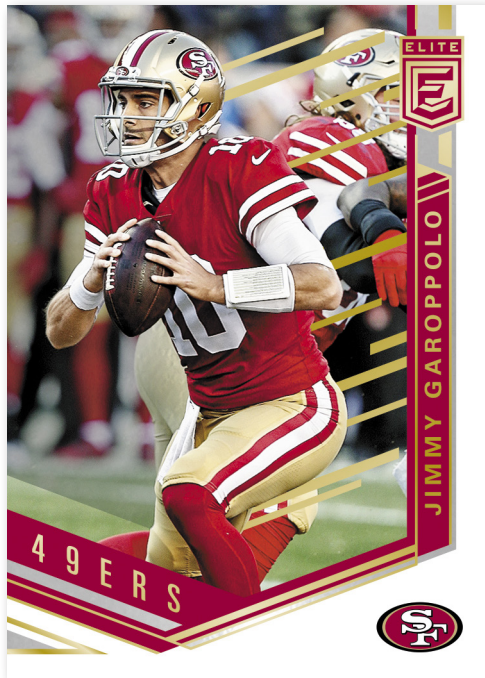

BASE

This 100-card base set will feature all of the top talent the NFL has to offer and some of the first cards of players on their new teams!

ROOKIES

A deep 100-card rookie checklist will have all the top players from the 2018 NFL Draft in their professional jerseys #’d to 699 or less!

PASSING THE TORCH SIGNATURES DOUBLES

Passing the Torch Signatures Doubles highlights some of the greatest players ever paired with a rising super star for a combination that is sure to captivate.

PEN PALS

Pen Pals features bold on-card autographs of the top rookies from the 2018 NFL Draft with black, blue, green and red ink variations.

TEAM LINEAGE SIGNATURES

Team Lineage Signatures shows the progression of greatness for teams throughout the years (max #'d /15)!