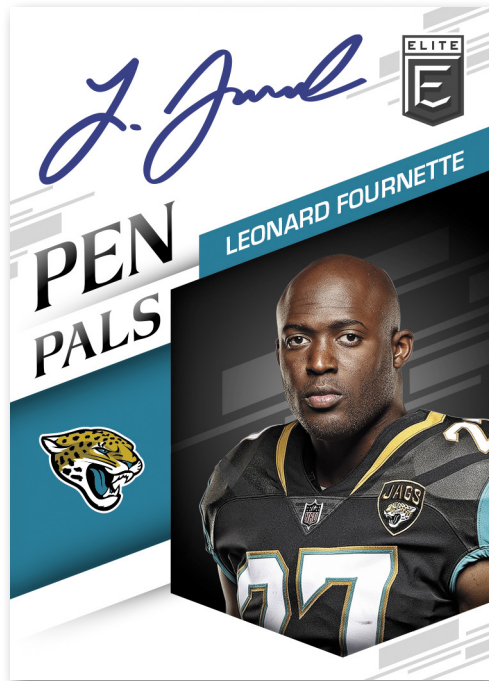

BASE

This 100-card base set will feature all of the top talent the NFL has to offer and some of the first cards of players on their new teams!

ROOKIES

A deep 100-card rookie checklist will have all the top players from the 2018 NFL Draft in their professional jerseys #’d to 699 or less!

PASSING THE TORCH SIGNATURES DOUBLES

Passing the Torch Signatures Doubles highlights some of the greatest players ever paired with a rising super star for a combination that is sure to captivate.

PEN PALS

Pen Pals features bold on-card autographs of the top rookies from the 2018 NFL Draft with black, blue, green and red ink variations.

TEAM LINEAGE SIGNATURES

Team Lineage Signatures shows the progression of greatness for teams throughout the years (max #'d /15)!