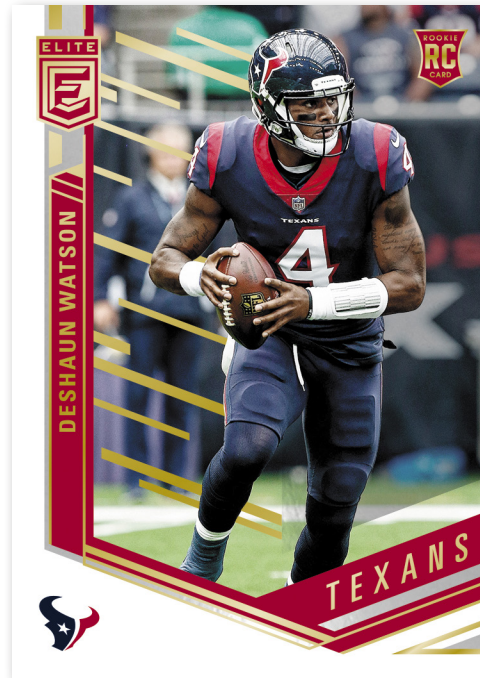

BASE

This 100-card base set will feature all of the top talent the NFL has to offer and some of the first cards of players on their new teams!

ROOKIES

A deep 100-card rookie checklist will have all the top players from the 2018 NFL Draft in their professional jerseys #’d to 699 or less!

PASSING THE TORCH SIGNATURES DOUBLES

Passing the Torch Signatures Doubles highlights some of the greatest players ever paired with a rising super star for a combination that is sure to captivate.

PEN PALS

Pen Pals features bold on-card autographs of the top rookies from the 2018 NFL Draft with black, blue, green and red ink variations.

TEAM LINEAGE SIGNATURES

Team Lineage Signatures shows the progression of greatness for teams throughout the years (max #'d /15)!