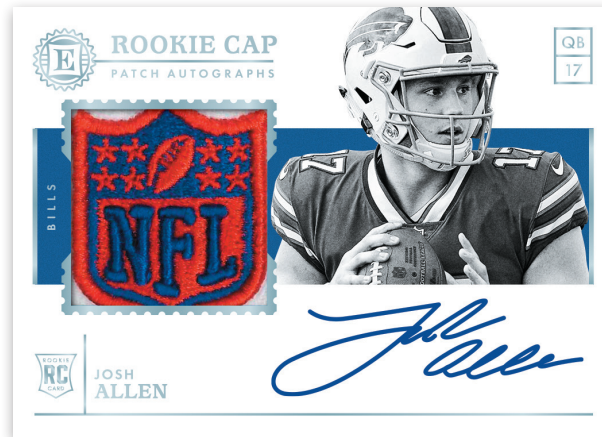

ROOKIE CAP PATCH AUTOGRAPHS DIAMOND

Rookie Cap Patch Autographs parallel to Sapphire (max #’d 25), Gold (max #’d /10), Emerald (max #’d /5), and Diamond (#’d 1/1), which will feature an NFL Shield Logo.