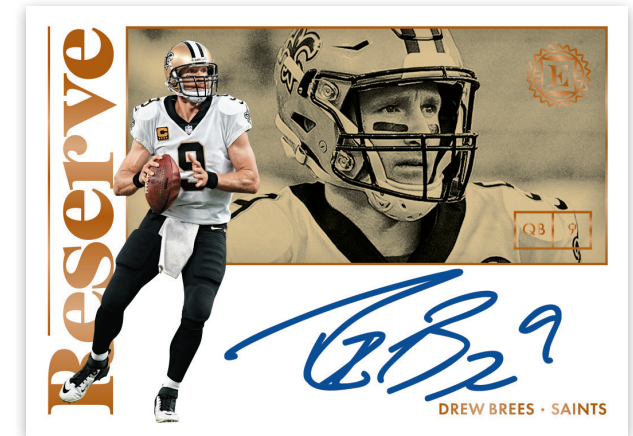

BASE

Look for 1 base card per box on average and hunt for rare autographed versions (max #’d /20) of several key veterans. The base cards parallel to Sapphire (#’d /25), Gold (#’d /10), Emerald (#’d /5), and Diamond (#’d 1/1)

ROOKIE QUAD MEMORABILIA GOLD

Find multi-swatch memorabilia cards of all the up-and-coming rookies with Rookie Quad Memorabilia (max # /75). These parallel to Sapphire (#’d /25), Gold (#’d /10), Emerald (#’d 5) and Diamond (#’d 1/1).