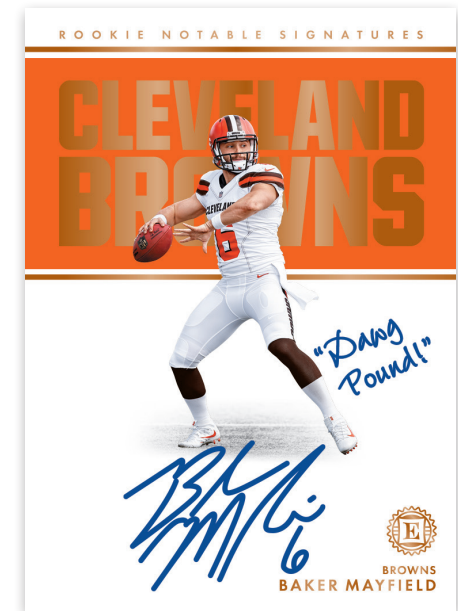

BASE

Look for 1 base card per box on average and hunt for rare autographed versions (max #’d /20) of several key veterans. The base cards parallel to Sapphire (#’d /25), Gold (#’d /10), Emerald (#’d /5), and Diamond (#’d 1/1)

ROOKIE QUAD MEMORABILIA GOLD

Find multi-swatch memorabilia cards of all the up-and-coming rookies with Rookie Quad Memorabilia (max # /75). These parallel to Sapphire (#’d /25), Gold (#’d /10), Emerald (#’d 5) and Diamond (#’d 1/1).

ROOKIE ENDORSEMENTST

Capture on-card autographs of the top rookies in Rookie Endorsements, look for an added personal touch with a limited amount of copies inscribed by the athletes.

Rookie Endorsements is max #’d /50 and parallels to Sapphire (max #’d /25), Gold (max #’d /10), Emerald (max #’d /5), and Diamond (#’d 1/1).

ROOKIE NOTABLE SIGNATURES

Rookie Notable Signatures features a full-body photo with an on-card autograph and will have a limited number of inscribed autographs of the best rookies in the NFL.

Rookie Notable Signatures is max #’d to 50 and parallels to Sapphire (max #’d /25), Gold (max #’d /10), Emerald (max #’d /5) and Diamond (#’d 1/1).