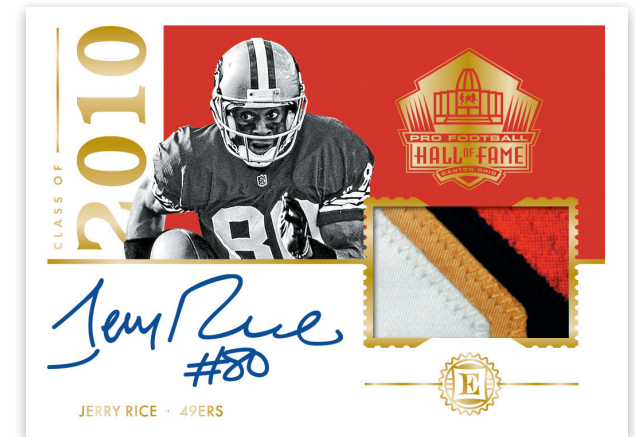

HALL OF FAME MATERIAL SIGNATURES GOLD

Along with all the Rookies there are some of the greatest players in NFL history, look for autographs from some of the best players ever in Hall of Fame Material Signatures (max #’d /25), these parallel to Sapphire (max #’d /15), Gold (max #’d /10), Emerald (max #’d /5), and Diamond (#’d 1/1).