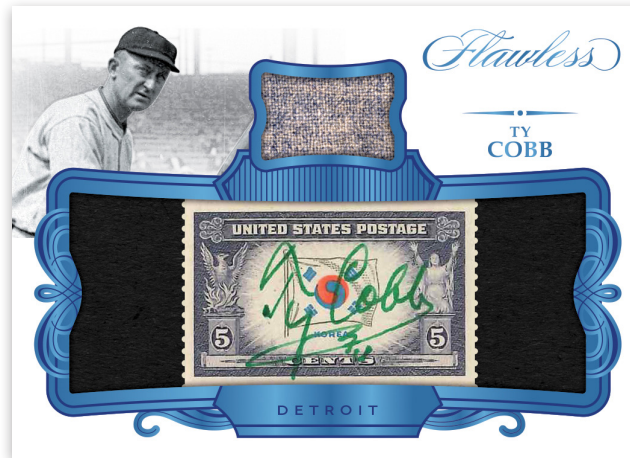

ROOKIE PATCH AUTOGRAPHS

Find on-card autographs of top 2018 rookies paired with jumbo prime memorabilia.

- Base - Max #'d/25
- Ruby - Max #'d/20
- Sapphire - Max #'d/15
- Gold - Max #'d/10
- Emerald - Max #'d/5
- Black - #'d 1/1

GREAT DUAL MEMORABILIA AUTOGRAPHS

On-card autographs paired with 2 swatches of material from baseball's elite!

- Base - Max #'d/25
- Ruby - Max #'d/20
- Sapphire - Max #'d/15
- Gold - Max #'d/10
- Emerald - Max #'d/5
- Black - #'d 1/1

ROOKIE DUAL PATCH AUTOGRAPHS

Look for on-card autographs from this season's top rookies combined with 2 swatches of prime material!

- Base - Max #'d/25
- Ruby - Max #'d/20
- Sapphire - Max #'d/15
- Gold - Max #'d/10
- Emerald - Max #'d/5
- Black - #'d 1/1