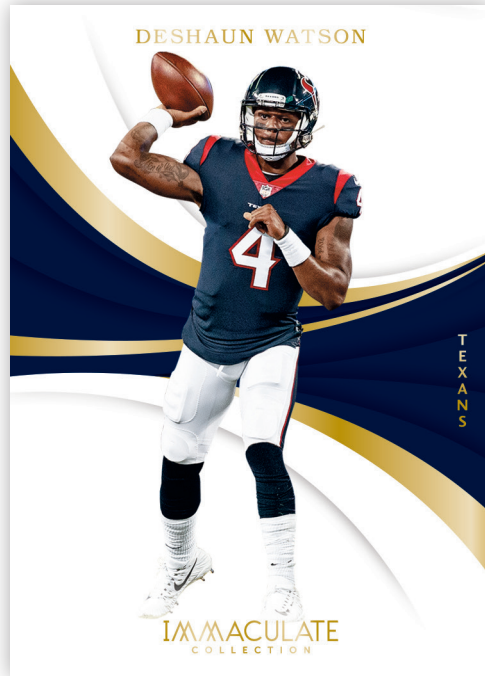

BASE

100-card base set (#'d/99)
with Gold (#'d/5) and Platinum (#'d/1) parallels.

IMMACULATE TRIOS AUTOGRAPHS

Look for on-card signed Immaculate Duals
and Trios Autographs sets, which match up the NFL's best!