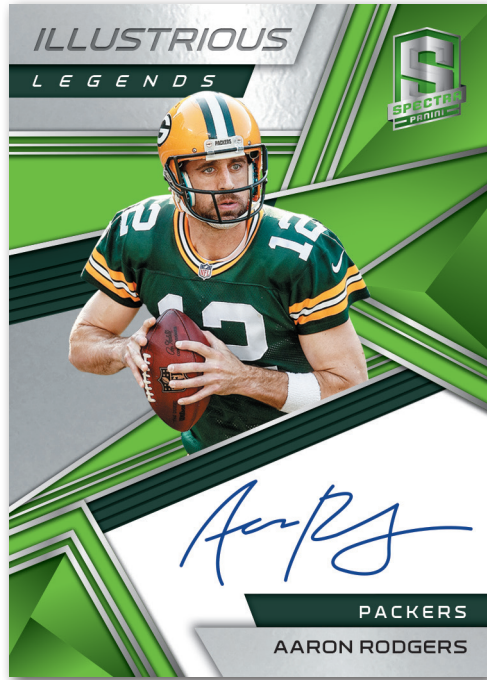

ILLUSTRIOUS LEGENDS NEON GREEN