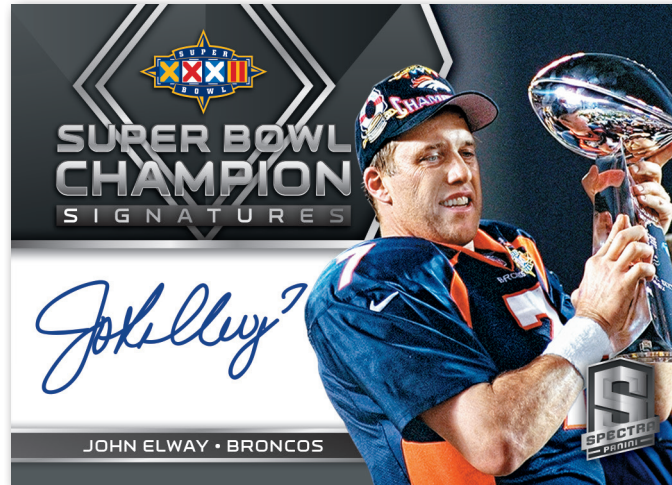

SUPER BOWL CHAMPION SIGNATURES