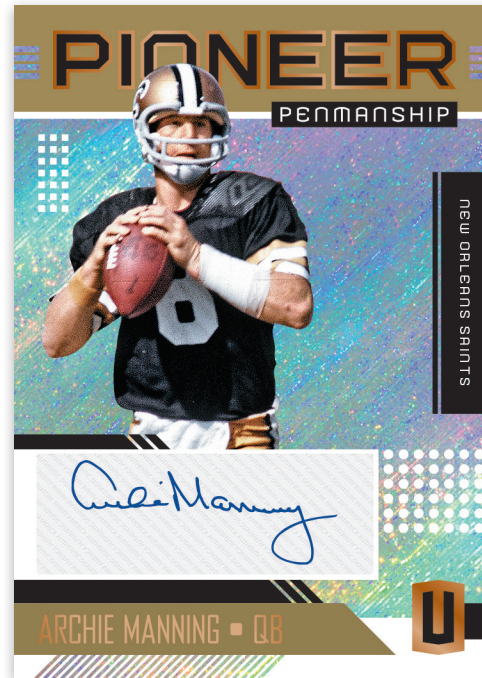

PIONEER PENMANSHIP

Pioneer Penmanship celebrates some of the greatest legends to play the game! Look for autographs from players who played from the 1950s, '60s, '70s, '80s and '90s! These cards are sequentially numbered to 199 or less and feature the following parallels:

- Impact (#'d/50 or less)
- Hyper (#'d/25 or less)
- Fireworks (#'d/5 or less)
- Burst (#'d/1)