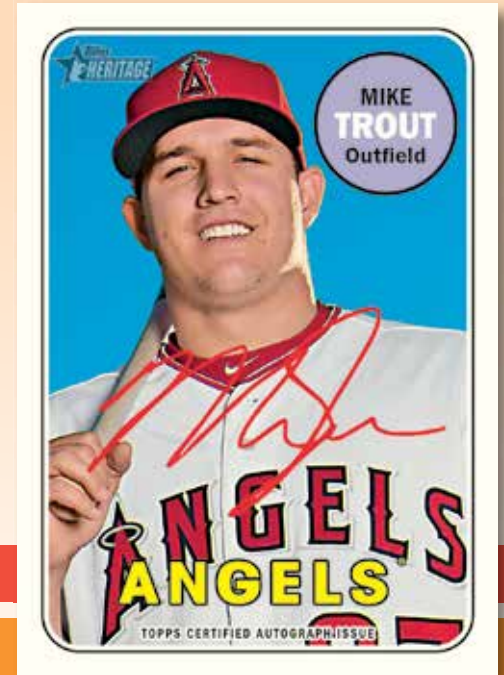

### **BASE CARD MINI VARIATIONS**

**Mini Base Variation** – #’d to 100.

Topps®  
**HERITAGE 2018**  
**BASEBALL**  
 MAJOR LEAGUE BASEBALL®

Real One Autograph Card

Real One Autograph Card -  
 Red Ink Special Edition

## AUTOGRAPH CARDS

**REAL ONE AUTOGRAPHS** – Retired and active players sign **ON-CARD** autographs in blue ink. Select cards will feature players that appeared on a Topps card in 1969.

**Real One Special Edition** – Hand #’d to 69 or less. Signed in red ink.