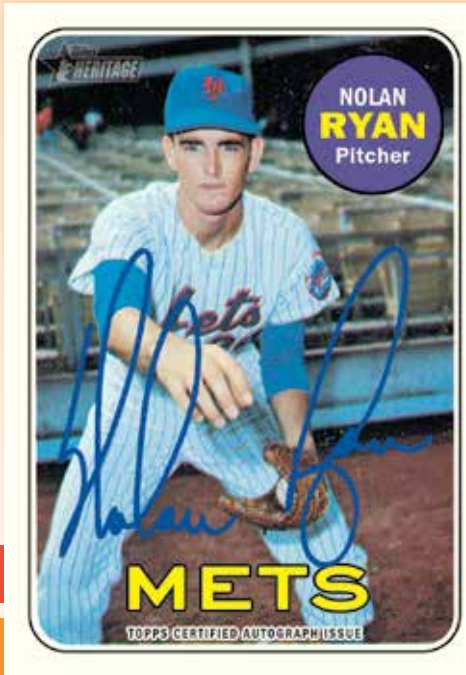

**Chrome Gold Bordered Parallel** – #’d to 5. **HOBBY ONLY**

**Chrome SuperFractor Parallel** – #’d 1/1.

**Chrome HOT BOX Refractor Parallel**

### **BASE CARD MINI VARIATIONS**

**Mini Base Variation** – #’d to 100.

Topps®  
**HERITAGE 2018**  
**BASEBALL**  
 MAJOR LEAGUE BASEBALL®

Real One Autograph Card

Real One Autograph Card -  
 Red Ink Special Edition