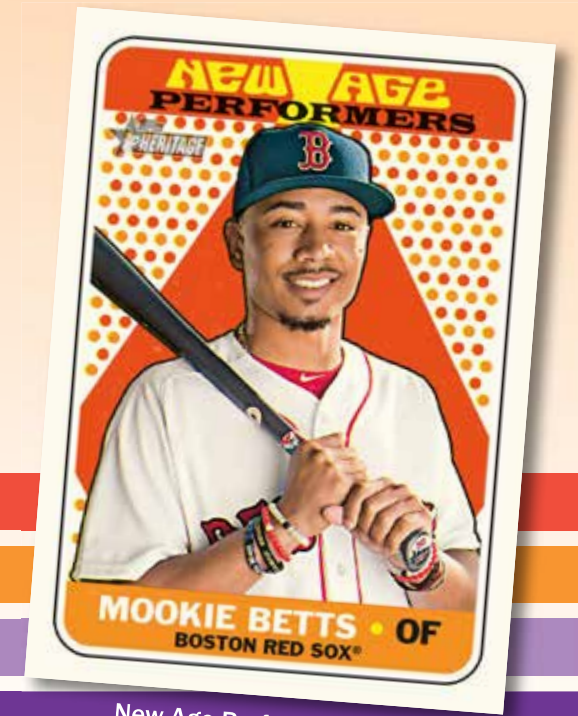

New Age Performers Card

INSERT CARDS

NEW AGE PERFORMERS – Top current players whose performances have eclipsed the giants of the past. **1:12 packs**

THEN AND NOW – Statistical comparisons of 1969 players to players from 2017. **1:20 packs**

BASEBALL FLASHBACKS – Flashback highlights from the 1969 season. **1:20 packs**

NEWS FLASHBACKS – World news moments from 1969. **1:20 packs**

1969 TOPPS DECKLE EDGE – Replicating the 1969 Topps Baseball Deckle Edge insert and featuring the most collectible veteran and rookie players. **1:10 packs**