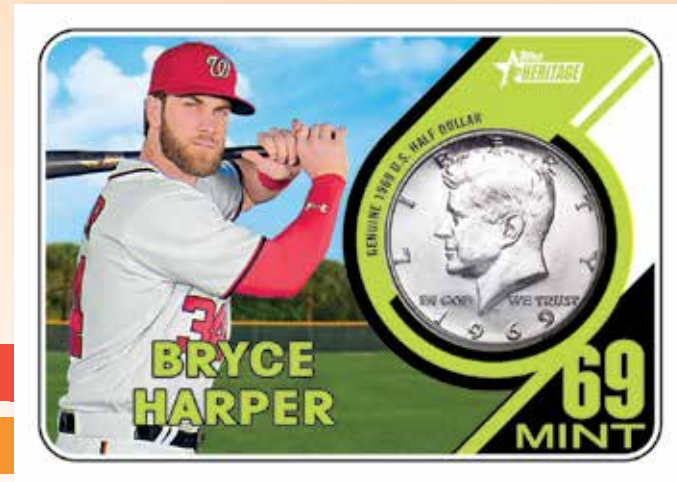

TOPPS®
HERITAGE 2018
BASEBALL
MAJOR LEAGUE BASEBALL®

1969 Mint Card - Half Dollar Parallel

COINS, STAMPS & CUT SIGNATURE CARDS

1969 MINT – Relic cards featuring retired and active stars along with a coin minted in that year. **HOBBY ONLY**

- **Nickel** – #’d to 15
- **Quarter** – #’d to 5
- **Dime** – #’d to 10
- **Half Dollar** – #’d 1 of 1

1969 U.S. POSTAGE STAMP RELICS – Featuring a vintage photo of an event or player matched with a stamp from 1969. #’d to 50.

1969 BASEBALL CUT SIGNATURES – Featuring players from the 1969 set. #’d 1/1.

1969 CELEBRITY CUT SIGNATURES – Featuring musicians and celebrities that were popular in 1969. #’d 1/1.

NEW!