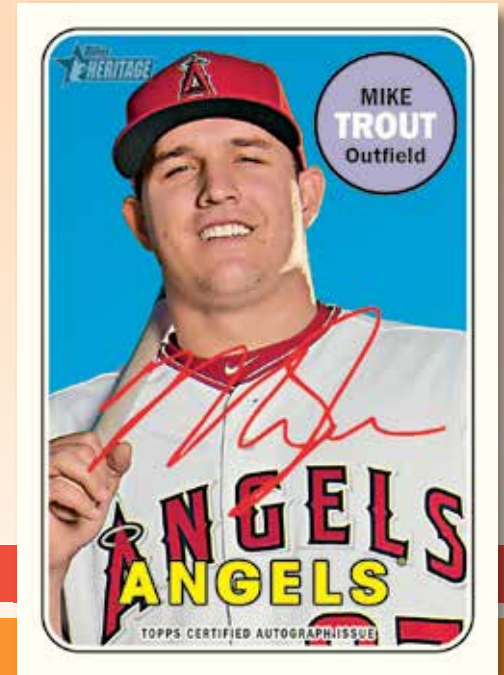

Mini Base Variation – #’d to 100.

Topps®
HERITAGE 2018
BASEBALL
 MAJOR LEAGUE BASEBALL®

Real One Autograph Card

Real One Autograph Card -
 Red Ink Special Edition

AUTOGRAPH CARDS

REAL ONE AUTOGRAPHS – Retired and active players sign **ON-CARD** autographs in blue ink. Select cards will feature players that appeared on a Topps card in 1969.