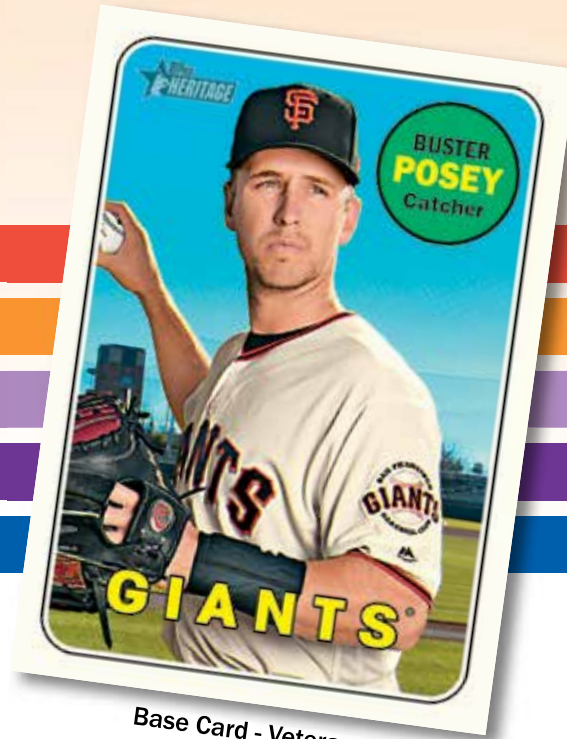

RETAIL

topps
HERITAGE 2018

RE-LIVING THE 1969 TOPPS DESIGN
MAJOR LEAGUE BASEBALL®

BASEBALL

TOPPS HERITAGE BASEBALL RETURNS TO CELEBRATE THE 1969 TOPPS BASEBALL DESIGN.

CURRENT STARS, MLB® LEGENDS AND ROOKIES ARE SHOWCASED ON THESE CLASSIC CARDS.

HIGHLIGHTS OF THIS SET INCLUDE REAL ONE AUTOGRAPHS, CLUBHOUSE COLLECTION RELICS AND FLASHBACK AUTOGRAPH RELICS!

IN STORES MARCH 2018

TOPPS®
HERITAGE 2018
BASEBALL
MAJOR LEAGUE BASEBALL®

Base Card - Veteran