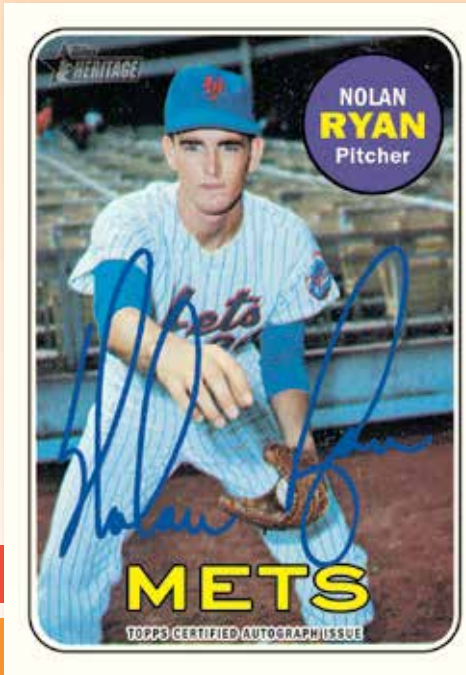

Mini Base Variation – #’d to 100.

Topps®
HERITAGE 2018
BASEBALL
 MAJOR LEAGUE BASEBALL®

Real One Autograph Card

Real One Autograph Card -
 Red Ink Special Edition

AUTOGRAPH CARDS

REAL ONE AUTOGRAPHS – Retired and active players sign **ON-CARD** autographs in blue ink. Select cards will feature players that appeared on a Topps card in 1969.