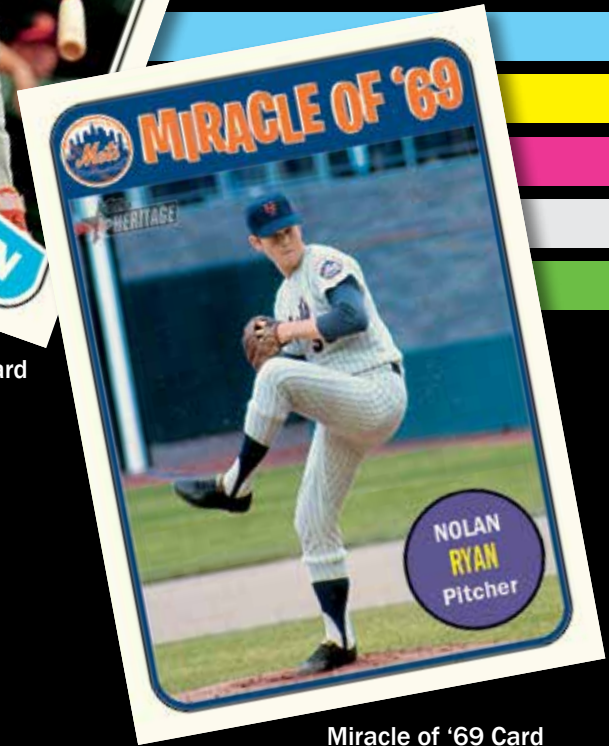

Miracle of '69 Card

**Make Your Purchase of
2018 Topps Heritage
High Number Baseball Today.**

PRODUCT AVAILABLE AUGUST 2018

Solicitation subject to change Final odds/players subject to actual production runs.