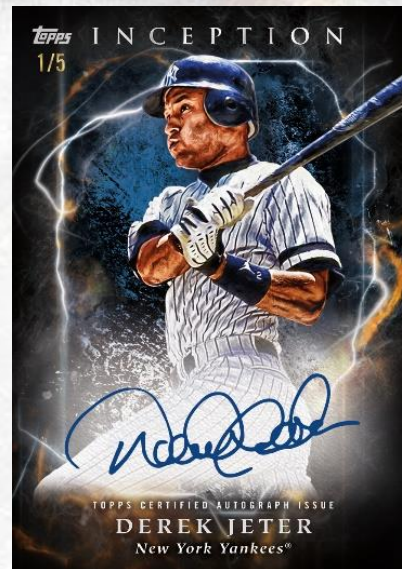

# INCEPTION

**Base Rookies and Emerging Stars  
Autograph Orange Parallel**

**Inception Legendary Debut Autograph  
Blue Parallel**

Topps Inception Baseball returns to deliver autographs and autograph relic cards of the year's most collectible and up-and-coming rookies and young stars, right before the start of the 2018 *MLB*® season.

Each 7-card box will include 1 Autograph or Autograph Patch Card and 2 Base Card Parallels.

Each 16-box case will guarantee the following:

- 4 Inception Autograph Patch Cards
- 1 Inception Silver Signings or Gold Signings Autograph Card
- 1 Inception Autograph Jumbo Patch Card