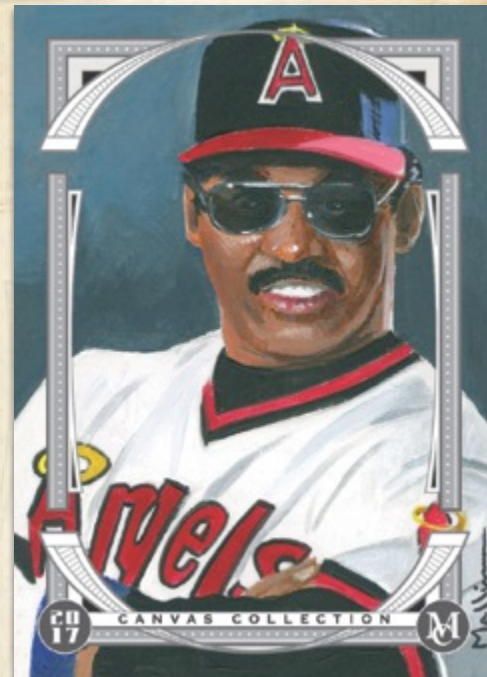

M TOPPS MUSEUM COLLECTION

BASE CARDS AND INSERTS

2017 Museum Collection Canvas Collection Original

Base Cards

100 of the top veterans, retired greats, and elite rookie stars.

Base Card Parallels

- Copper
- Sapphire - #d to 150
- Amethyst - #d to 99
- Ruby - #d to 50
- Emerald - #d 1 of 1

Canvas Collection

Canvas Collection Originals

Original hand-painted artwork of leading MLB® stars. Numbered 1 of 1

Canvas Collection Reprints

Up to 25 select Canvas Collection Originals are reproduced. 1 per box.

Canvas Collection Autographs

Original art paired with on-card autographs of some of the top players. Numbered 1 of 1

2018