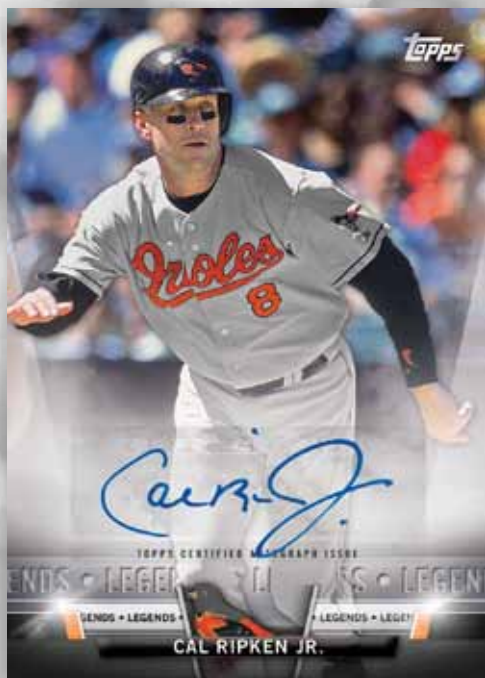

TOPPS

BASEBALL 2018 SERIES ONE

AUTOGRAPH CARDS

Topps Salute Legend Autograph Card