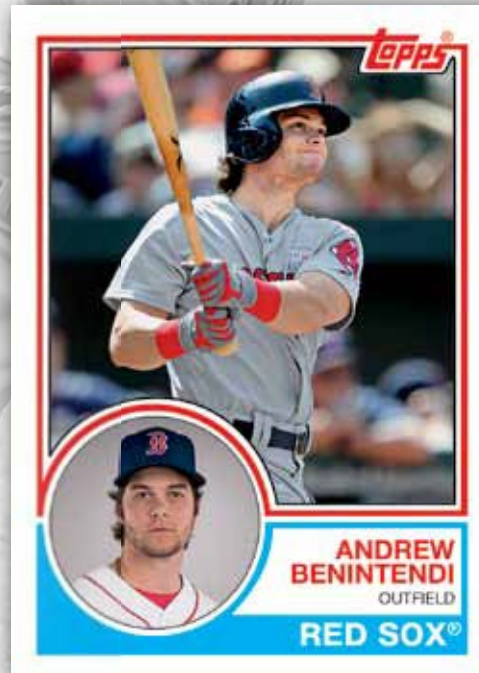

TOPPS

BASEBALL 2018 SERIES ONE

INSERT CARDS

SUPERSTAR SENSATIONS – These artist-inspired cards capture the brightest players in the game. Inserted **1:8 packs**.

- **Blue Parallel**
- **Black Parallel** – Sequentially numbered to 299.
- **Gold Parallel** – Sequentially numbered to 50.
- **Red Parallel** – Sequentially numbered to 10.
- **Platinum Parallel** – Numbered 1/1.

MLB® AWARDS – Pays homage to the various 2017 award winners including MVPs, Cy Young Award Winners, ROYs, Silver Sluggers and best fielders. Inserted **1:8 packs**.

- **Blue Parallel**
- **Black Parallel** – Sequentially numbered to 299.
- **Gold Parallel** – Sequentially numbered to 50.
- **Red Parallel** – Sequentially numbered to 10.
- **Platinum Parallel** – Numbered 1/1.

1983 TOPPS BASEBALL – Topps celebrates the 35th Anniversary of this iconic design that featured the rookie cards of Hall of Famers Tony Gwynn, Wade Boggs and Ryne Sandberg. Inserted **1:4 packs**.

- **Blue Parallel**
- **Black Parallel** – Sequentially numbered to 299.
- **Gold Parallel** – Sequentially numbered to 50.
- **Red Parallel** – Sequentially numbered to 10.
- **Platinum Parallel** – Numbered 1/1.

Insert Card - 1983 Topps Baseball