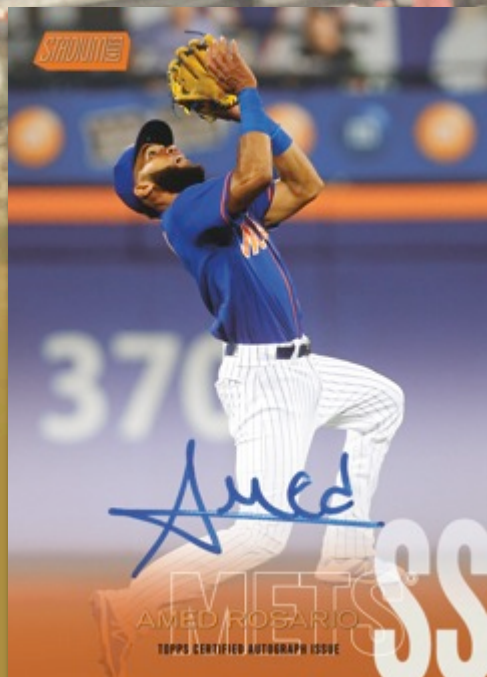

TOPPS

STADIUM CLUB

BASEBALL

RETAIL

Base Autograph Card – Orange Parallel