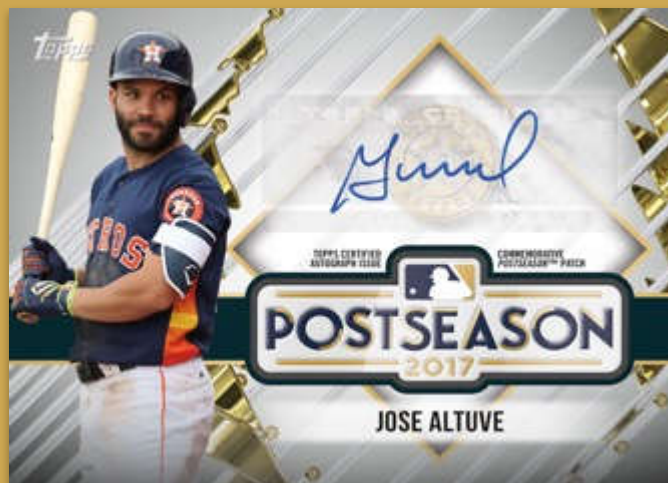

TOPPS

BASEBALL 2018 UPDATE SERIES

COMMEMORATIVE RELIC CARDS

MLB® Postseason™ Logo Patch Card – Autograph Parallel

MLB® POSTSEASON™ LOGO PATCH CARDS **NEW!**

Highlighting the some of the notable players to participate in recent MLB® Postseason™ history.

- Gold Parallel – Numbered to 99.
- Blue Parallel – Numbered to 50.
- Red Parallel – Numbered to 10.
- Platinum Parallel – Numbered 1/1.
- Autograph Parallel – Sequentially numbered to 10.