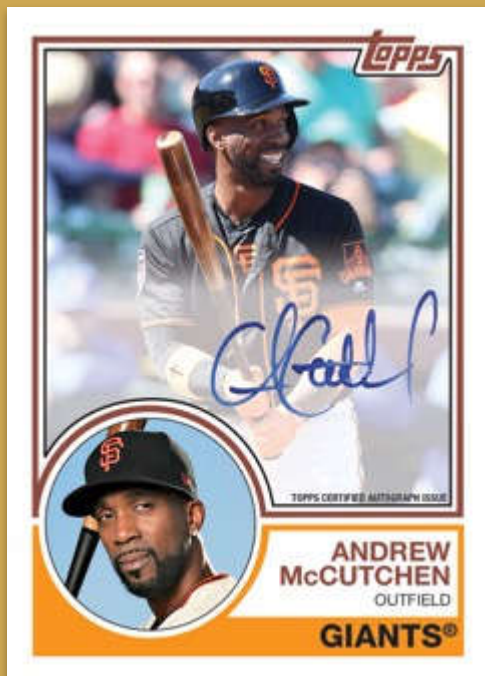

TOPPS

BASEBALL 2018 UPDATE SERIES

AUTOGRAPH CARDS

1983 Topps Baseball Autograph