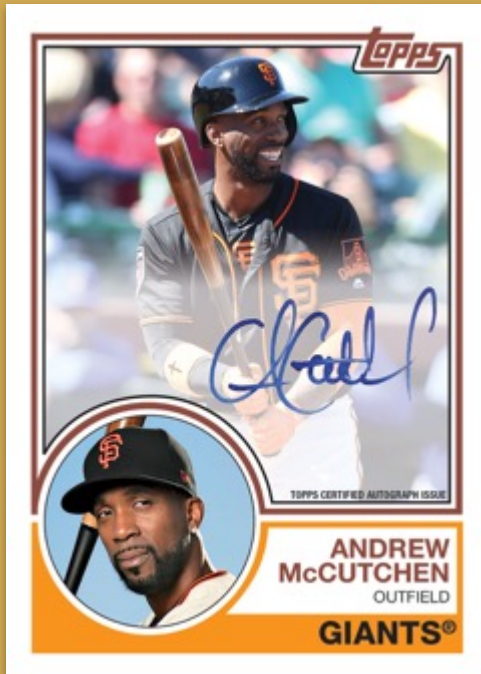

TOPPS

BASEBALL 2018 UPDATE SERIES

AUTOGRAPH CARDS

TOPPS SALUTE AUTOGRAPHS

Rookies

Game Changers **NEW!**

Legendary All-Stars **NEW!**

- Red Parallel – Numbered to 25 or less.
- Platinum Parallel – Numbered 1/1.

1983 TOPPS BASEBALL AUTOGRAPHS

- Black Parallel – Numbered to 99 or less.
- Gold Parallel – Numbered to 50 or less.