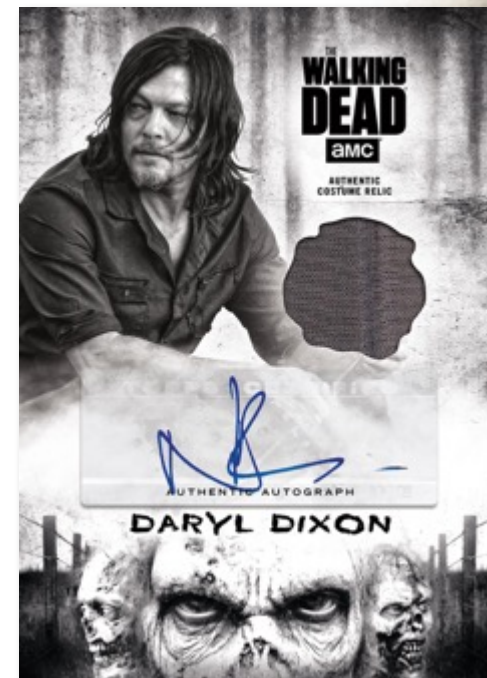

Costume Relic Card – Autograph Parallel

IN STORES OCTOBER 2018

Solicitation subject to change. Final odds/actors subject to actual production runs.