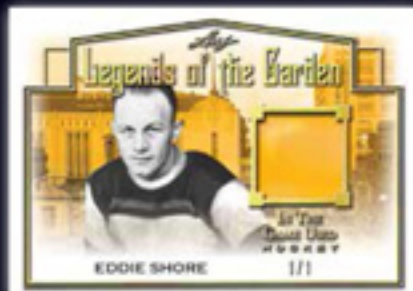

2019 - 20 IN THE GAME USED HOCKEY

THE GR8EST OF ALL TIME

The title speaks of itself! Only the greatest 8 on these 8 player memorabilia cards such as: Lemieux/Howe/Esposito/Hull/Messier/Dionne/Yzerman/Bossy.

JOURNEY

Single player dual memorabilia card featuring stars that have made a few glorious stops throughout their career, such as: Jaromir Jagr, Brett Hull and Paul Kariya.

VINTAGE MEMORABILIA

Single player, vintage, piece of hockey history from hockey royalty, such as: Cyclone Taylor, Georges Vezina and Frank Nighbor.

VINTAGE MEMORABILIA 2

Dual player piece of hockey history featuring: Cyclone Taylor/Percy Lesueur and Tiny Thompson/George Hainsworth.

VINTAGE MEMORABILIA 3

Triple player piece of hockey history featuring: Durnan/Brimsek/Lumley and Morenz/Bailey/Stewart.

VINTAGE MEMORABILIA 4

Foursome of hockey history! Featuring historic game used memorabilia of legends such as: Barilko/Primeau/Baily/Armstrong.

VINTAGE MEMORABILIA 6 AND 8

Patrick/Nighbor/Lalonde/Adams/Benedict/Bailey and Richard/Blake/Olmstead/Beliveau/Durnan/Joliat/Lach/Morenz.

IN THE NAME USED LETTER - Letter right off the back of a game used jersey! Featuring nameplates of Trevor Linden and Jaromir Jagr.

LEGENDS OF THE GARDEN

Seats from Boston Garden featuring those that helped make the legendary arena famous! Such as: Eddie Shore, Dit Clapper and Cam Neely.

LOCKER ROOM

Single player 8 swatch memorabilia card featuring jersey, patch, skate, glove or pants! From locker room legends such as: Jean Beliveau, Pelle Lindbergh and Maurice Richard.

FIGHT STRAP 4

An extremely rare quad memorabilia card featuring fight strap buttons!

FRONT

BACK