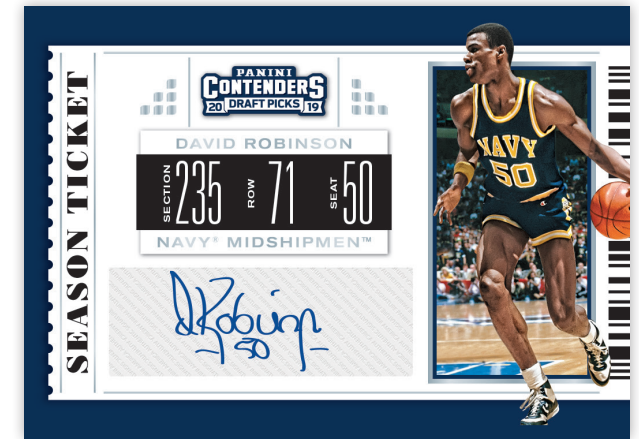

SEASON TICKET SIGNATURES

This 10-card set features autographs from some of the greatest players to ever step foot on a college campus!